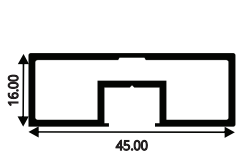

FITTING OF SLIDING WARDROBE DOUBLE DOOR
NA 1 SET

SLIDING WARDROBE RUBBER BLACK FOR 5MM GLASS.
SIZE: 3 METER

STICKING WOOLPILE FOR VERTICAL HANDLE.
SIZE: 3 METER

ALUMINIUM PROFILE

TELESCOPIC SLIDING PARTITION

MATERIAL : ALUMINIUM

FINISH

Ceramic Black, Ceramic Gold, Ceramic R.Gold, Ceramic Grey, Ceramic Sand, Ceramic Brown, Ceramic White, Ceramic Green, Ceramic Pink, Ceramic Sky Blue, Ceramic Tan

FEATURES

- ▶ Door Weight Capacity : 60 - 80 kg
- ▶ Width & Height :
790MM (W) X 3000MM (H)
- ▶ Suitable for 5MM & 8mm Thick Glass
- ▶ Length : 10 feet
- ▶ Available with integrated gasket for enhanced sealing and noise reduction.