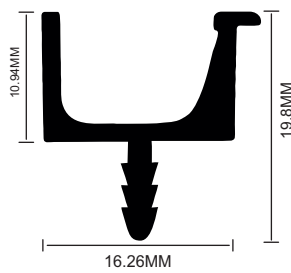

MATERIAL : ALUMINIUM
WEIGHT/10 FEET
LENGTH : 10 FEET

SECTION NAME	WEIGHT	PACKING
SH-2016	1.50 KG	15
SH-2020	1.30 KG	15
SH-2021	0.72 KG	30
SH-2022	1.05 KG	15

SH - 2016
J - PROFILE
(1.50KG)

SH - 2020
J - ROUND
PROFILE
(1.30KG)

SH - 2021
DOUBLE J - TOP
PROFILE
(0.72KG)

SH - 2022
DOUBLE J - BOTTOM
PROFILE
(1.05KG)

ALUMINIUM PROFILE

45 MM OPENABLE WARDROBE

MATERIAL : ALUMINIUM
 WEIGHT/10 FEET
 LENGTH : 10 FEET

SECTION NAME	WEIGHT	PACKING
SH-2006	1.20 KG	12
SH-2007	1.55 KG	8
SH-2026	1.50 KG	10
L - CORNER CONNECTOR 2 HOLE	NA	25 SET
L - CORNER CONNECTOR 4 HOLE	NA	20 SET
FB-AH-3D-3001 SOFT CLOSE AUTO HINGES	NA	50 SET