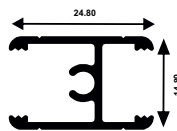

SH-2029
HORIZONTAL DIVIDING
PROFILE
(0.95KG/10FEET)