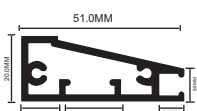

MATERIAL : ALUMINIUM

WEIGHT/10 FEET

LENGTH : 10 FEET

SECTION NAME	WEIGHT	PACKING
SH-2023 Taper Profile	2.1	10
SH-2024 Taper Handle 200 mm	NA	20
SH-2024, Taper Handle 1200 mm	NA	6
SH-2025, Taper Profile Connector	1.15	15PCS
L - CORNER CONNECTOR 2 HOLE	NA	25 SET
L - CORNER CONNECTOR 4 HOLE	NA	20 SET
FB-AH-3D-3001 SOFT CLOSE AUTO HINGES	NA	50 SET

FB-AH-3D-3001
SOFT CLOSE AUTO HINGES

L-CORNER
CONNECTORS 4 HOLE

L-CORNER
CONNECTORS 2 HOLE

LOCK FOR OPENABLE SHUTTER

SH-2023
TAPER PROFILE
(2.10KG /10 FEET)

SH-2024
• Taper Handle 200 mm
• Taper Handle 1200 mm
(1.40KG /10 FEET)

MATERIAL : ALUMINIUM
WEIGHT/10 FEET
LENGTH : 10 FEET

FEATURES

- ▶ Door Weight Capacity : 25 kg
- ▶ Available in 3D adjustable auto hinges with opening angles of 0°, 8°, and 16° designed for precise alignment and smooth door movement.
- ▶ Suitable for 4mm & 5mm thick glass.
- ▶ Length : 10 feet