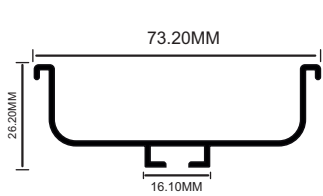

SH-2008
GOLA - C PROFILE
(1.2 KG)