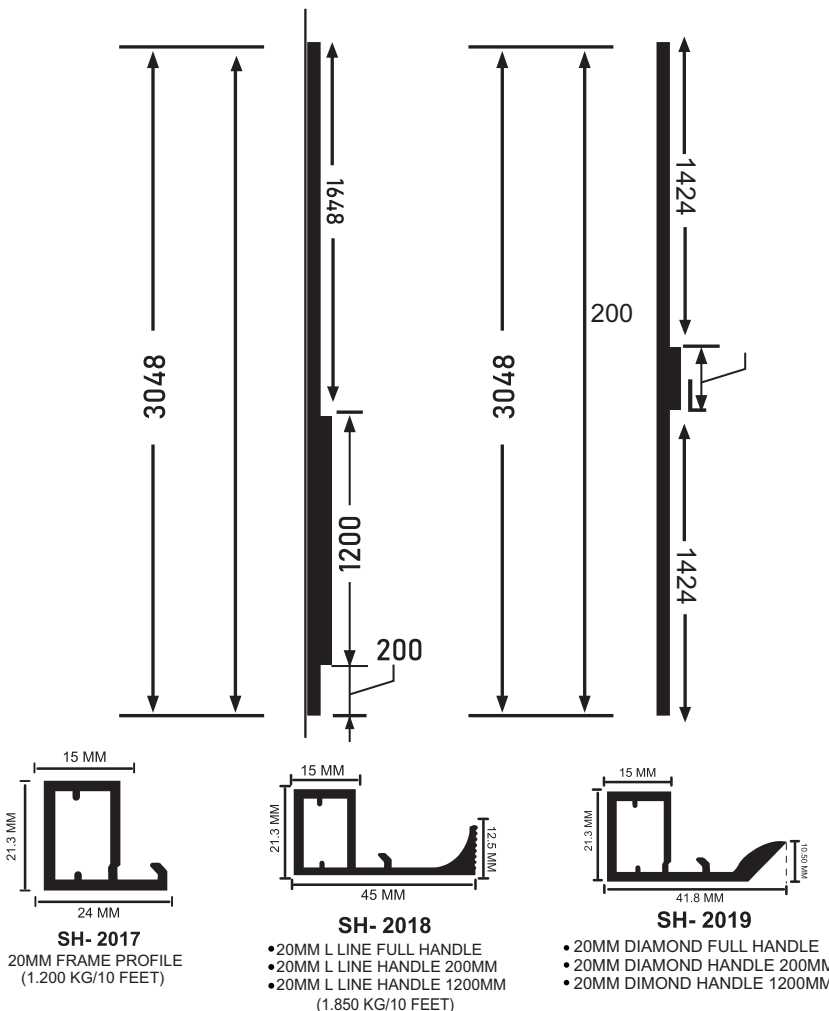

SECTION NAME	WEIGHT	PACKING
SH-2017	1.2 KG	15
SH-2018	1.85 KG	10
SH-2019	1.85 KG	10
FB-AH-3D-3002 (SOFT CLOSE AUTO HINGES)	NA	10 SET
L - CORNER CONNECTOR 2 HOLE	NA	25 SET
L - CORNER CONNECTOR 4 HOLE	NA	20 SET