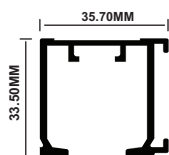

MATERIAL : ALUMINIUM

FINISH

Ceramic Black, Ceramic Gold, Ceramic R.Gold, Ceramic Grey, Ceramic Sand, Ceramic Brown, Ceramic White, Ceramic Green, Ceramic Pink, Ceramic Sky Blue, Ceramic Tan

FEATURES

- ▶ Door Weight Capacity : 60 - 80 kg
- ▶ Width & Height :
790MM (W) X 3000MM (H)
- ▶ Suitable for 5MM & 8mm Thick Glass
- ▶ Length : 10 feet
- ▶ Available with integrated gasket for enhanced sealing and noise reduction.

SH-2034
16MM X 45MM SLIM
SIDE PROFILE
(2.25KG/10 FEET)

SH-2035
16MM X 45MM TOP &
BOTTOM PROFILE
(2.8KG/10 FEET)

SH-2036
16MM X 45MM DIVIDING
PROFILE
(1.9KG/10FEET)

45x16, CORNER
CONNECTORS

SH-2039 PARTITION
HANDLE 213 MM

SH-2037
STICKING PROFILE
(0.70KG/10FEET)

SH-2047
SINGLE SLIDE
TRACK
(2.8KG/10FEET)

SH-2048
SLIDING TRACK SIDE
COVER
(0.9KG/10FEET)

SECTION NAME	WEIGHT	PACKING
SH-2034	2.25KG	12
SH-2035	2.8KG	6
SH-2036	1.9 KG	12
SH-2037	0.70KG	30
SH-2047	2.80KG	8
SH-2048	0.96KG	6
SH-2039 PARTITION HANDLE 213 MM	NA	10
45x16, CORNER CONNECTORS	NA	4 SET

CLEAR PVC GASKET FOR 45X16 MM PARTITION PROFILE
SUITABLE FOR 5 MM GLASS, SIZE: 3 METER

CLEAR PVC GASKET FOR 45X16 MM PARTITION PROFILE
SUITABLE FOR 8 MM GLASS SIZE: 3 METER

ALUMINIUM PROFILE

TELESCOPIC SLIDING SYSTEM