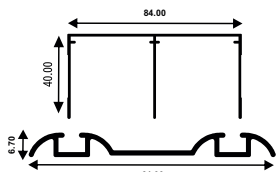

SH-2028
TOP TRACK
BOTTOM TRACK
(3.35KG/10 FEET)