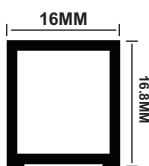

MATERIAL : ALUMINIUM

FINISH

Ceramic Black, Ceramic Gold, Ceramic R.Gold, Ceramic Grey, Ceramic Sand, Ceramic Brown, Ceramic White, Ceramic Green, Ceramic Pink, Ceramic Sky Blue, Ceramic Tan

FEATURES

- ▶ Door Weight Capacity : 60 - 80 kg
- ▶ Width & Height :
790MM (W) X 3000MM (H)
- ▶ Suitable for 5MM & 8mm Thick Glass
- ▶ Length : 10 feet
- ▶ Available with integrated gasket for enhanced sealing and noise reduction.

SH-2034
16MM X 45MM SLIM
SIDE PROFILE
(2.25KG/10 FEET)

SH-2035
16MM X 45MM TOP &
BOTTOM PROFILE
(2.8KG/10 FEET)

SH-2036
16MM X 45MM DIVIDING
PROFILE
(1.9KG/10FEET)

45x16, CORNER
CONNECTORS

SH-2039 PARTITION
HANDLE 213 MM

SH-2037
STICKING PROFILE
(0.70KG/10FEET)

SH-2047
SINGLE SLIDE
TRACK
(2.8KG/10FEET)

SH-2048
SLIDING TRACK SIDE
COVER
(0.9KG/10FEET)

SECTION NAME	WEIGHT	PACKING
SH-2034	2.25KG	12
SH-2035	2.8KG	6
SH-2036	1.9 KG	12
SH-2037	0.70KG	30
SH-2047	2.80KG	8
SH-2048	0.96KG	6
SH-2039 PARTITION HANDLE 213 MM	NA	10
45x16, CORNER CONNECTORS	NA	4 SET

CLEAR PVC GASKET FOR 45X16 MM PARTITION PROFILE
SUITABLE FOR 5 MM GLASS, SIZE: 3 METER

CLEAR PVC GASKET FOR 45X16 MM PARTITION PROFILE
SUITABLE FOR 8 MM GLASS SIZE: 3 METER

ALUMINIUM PROFILE

TELESCOPIC SLIDING SYSTEM