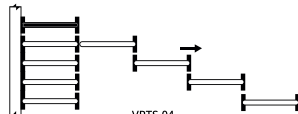

VPTS 04
ALUMINIUM PROFILE TELESCOPIC
SLIDING DOOR SYSTEM WITHOUT BOTTOM TRACK
Weight Capacity : 60KG - 80KG
1FIX & 4SLIDE