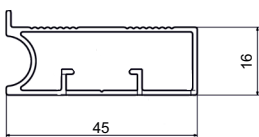

SH-2004
U- FRAME PROFILE
(1.35 KG/10 FEET)