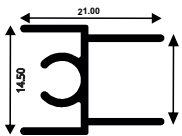

FEATURES

- ▶ Door Weight Capacity : 60-80kg
- ▶ Width & Height : 800MM (W) X 3000MM (H)
- ▶ Suitable for 5MM & 8mm Thick Glass
- ▶ Length : 10 feet
- ▶ Available with integrated gasket for enhanced sealing and noise reduction.

INSTALLATION INSTRUCTIONS

- | | | |
|----------------|-----------------------|----------------------|
| 1. Top Track | 4&5 Screw Fittings #1 | 8. Screw Fittings #2 |
| 2. Top Profile | 6. Handle Profile | 9. Bottom Roller |
| 3. Top Roller | 7. Brush Seal | 10. Bottom Track |
| | | 11. Bottom Profile |

SH-2028
TOP TRACK
BOTTOM TRACK
(3.35KG/10 FEET)

SH-2029
HORIZONTAL DIVIDING
PROFILE
(0.95KG/10FEET)

SH-2030
HORIZONTAL BOTTOM
PROFILE
(1.45KG/10 FEET)

SH-2031
HORIZONTAL TOP PROFILE
(0.75KG/10FEET)

SH-2032
VERTICAL HANDLE
(1.80KG/10 FEET)