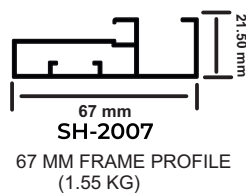

MATERIAL : ALUMINIUM
WEIGHT/10 FEET
LENGTH : 10 FEET

SECTION NAME	WEIGHT	PACKING
SH-2016	1.50 KG	15
SH-2020	1.30 KG	15
SH-2021	0.72 KG	30
SH-2022	1.05 KG	15

SH - 2016
J - PROFILE
(1.50KG)

SH - 2020
J - ROUND
PROFILE
(1.30KG)

SH - 2021
DOUBLE J - TOP
PROFILE
(0.72KG)

SH - 2022
DOUBLE J - BOTTOM
PROFILE
(1.05KG)

ALUMINIUM PROFILE

45 MM OPENABLE WARDROBE

MATERIAL : ALUMINIUM
 WEIGHT/10 FEET
 LENGTH : 10 FEET

SECTION NAME	WEIGHT	PACKING
SH-2006	1.20 KG	12
SH-2007	1.55 KG	8
SH-2026	1.50 KG	10
L - CORNER CONNECTOR 2 HOLE	NA	25 SET
L - CORNER CONNECTOR 4 HOLE	NA	20 SET
FB-AH-3D-3001 SOFT CLOSE AUTO HINGES	NA	50 SET