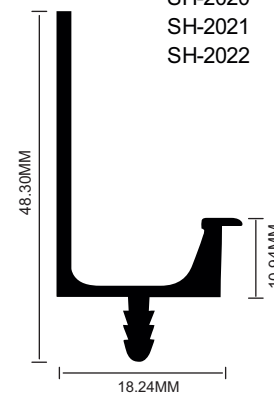

MATERIAL : ALUMINIUM
WEIGHT/10 FEET
LENGTH : 10 FEET

SECTION NAME	WEIGHT	PACKING
SH-2016	1.50 KG	15
SH-2020	1.30 KG	15
SH-2021	0.72 KG	30
SH-2022	1.05 KG	15

SH - 2016
J - PROFILE
(1.50KG)

SH - 2020
J - ROUND
PROFILE
(1.30KG)

SH - 2021
DOUBLE J - TOP
PROFILE
(0.72KG)

SH - 2022
DOUBLE J - BOTTOM
PROFILE
(1.05KG)

ALUMINIUM PROFILE

45 MM OPENABLE WARDROBE

MATERIAL : ALUMINIUM
 WEIGHT/10 FEET
 LENGTH : 10 FEET

SECTION NAME	WEIGHT	PACKING
SH-2006	1.20 KG	12
SH-2007	1.55 KG	8
SH-2026	1.50 KG	10
L - CORNER CONNECTOR 2 HOLE	NA	25 SET
L - CORNER CONNECTOR 4 HOLE	NA	20 SET
FB-AH-3D-3001 SOFT CLOSE AUTO HINGES	NA	50 SET