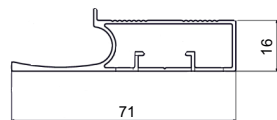

MATERIAL : ALUMINIUM
WEIGHT/10 FEET
LENGTH : 10 FEET

FEATURES

- ▶ Door Weight Capacity : 25 kg
- ▶ Available in 3D adjustable auto hinges with opening angles of 0°, 8°, and 16° designed for precise alignment and smooth door movement.
- ▶ Suitable for 4mm & 5mm thick glass.
- ▶ Length : 10 feet

SECTION NAME

WEIGHT

PACKING

SH-2004 U-FRAME PROFILE	1.35 KG	12 PCS
SH-2005 U-HANDLE PROFILE	1.60 KG	8 PCS
L-CORNER CONNECTOR 2 HOLE	NA	25 SET
L-CORNER CONNECTOR 4 HOLE	NA	20 SET
FB-AH-3D-3001 SOFT CLOSE AUTO	NA	50 SET

SH-2004
U- FRAME PROFILE
(1.35 KG/10 FEET)

SH-2005
U-HANDLE PROFILE
(1.60 KG/10 FEET)

FB-AH-3D-3001
SOFT CLOSE AUTO HINGES

L-CORNER
CONNECTORS 4 HOLE

L-CORNER
CONNECTORS 2 HOLE

LOCK FOR OPENABLE SHUTTER

ALUMINIUM PROFILE