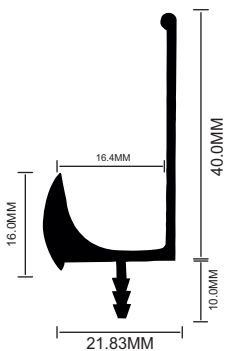

GOLA - PROFILE

FINISH

Ceramic Black, Ceramic Gold, Ceramic R.Gold, Ceramic Grey, Ceramic Sand, Ceramic Brown, Ceramic White, Ceramic Green, Ceramic Pink, Ceramic Sky Blue, Ceramic Tan

MATERIAL : ALUMINIUM
WEIGHT/10 FEET
LENGTH : 10 FEET

SH-2008
GOLA - C PROFILE
(1.2 KG)

SH-2009
GOLA - L PROFILE
(1 KG)

SECTION NAME	WEIGHT	PACKING
SH-2008	1.2 KG	10
SH-2009	1.0 KG	16
GOLA C - PROFILE END CAP	NA	30 SET
GOLA L - PROFILE END CAP	NA	40 SET
GOLA PROFILE CONNECTOR	NA	25 SET

MATERIAL : ALUMINIUM
WEIGHT/10 FEET
LENGTH : 10 FEET

SECTION NAME	WEIGHT	PACKING
SH-2016	1.50 KG	15
SH-2020	1.30 KG	15
SH-2021	0.72 KG	30
SH-2022	1.05 KG	15

SH - 2016
J - PROFILE
(1.50KG)

SH - 2020
J - ROUND
PROFILE
(1.30KG)

SH - 2021
DOUBLE J - TOP
PROFILE
(0.72KG)

SH - 2022
DOUBLE J - BOTTOM
PROFILE
(1.05KG)

ALUMINIUM PROFILE

45 MM OPENABLE WARDROBE

MATERIAL : ALUMINIUM
 WEIGHT/10 FEET
 LENGTH : 10 FEET

SECTION NAME	WEIGHT	PACKING
SH-2006	1.20 KG	12
SH-2007	1.55 KG	8
SH-2026	1.50 KG	10
L - CORNER CONNECTOR 2 HOLE	NA	25 SET
L - CORNER CONNECTOR 4 HOLE	NA	20 SET
FB-AH-3D-3001 SOFT CLOSE AUTO HINGES	NA	50 SET