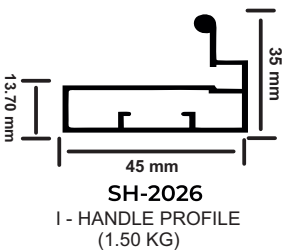

MATERIAL : ALUMINIUM
WEIGHT/10 FEET
LENGTH : 10 FEET

SECTION NAME	WEIGHT	PACKING
SH-2016	1.50 KG	15
SH-2020	1.30 KG	15
SH-2021	0.72 KG	30
SH-2022	1.05 KG	15

SH - 2016
J - PROFILE
(1.50KG)

SH - 2020
J - ROUND
PROFILE
(1.30KG)

SH - 2021
DOUBLE J - TOP
PROFILE
(0.72KG)

SH - 2022
DOUBLE J - BOTTOM
PROFILE
(1.05KG)

ALUMINIUM PROFILE

45 MM OPENABLE WARDROBE

MATERIAL : ALUMINIUM
 WEIGHT/10 FEET
 LENGTH : 10 FEET

SECTION NAME	WEIGHT	PACKING
SH-2006	1.20 KG	12
SH-2007	1.55 KG	8
SH-2026	1.50 KG	10
L - CORNER CONNECTOR 2 HOLE	NA	25 SET
L - CORNER CONNECTOR 4 HOLE	NA	20 SET
FB-AH-3D-3001 SOFT CLOSE AUTO HINGES	NA	50 SET