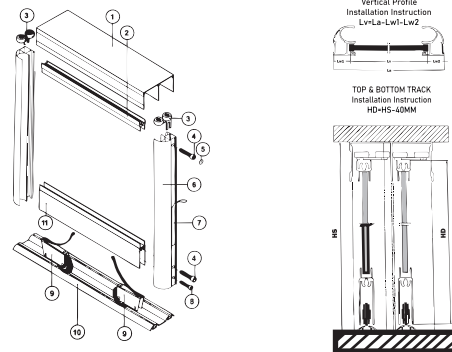

INSTALLATION INSTRUCTIONS

1. Top Track	4&5 Screw Fittings #1	8. Screw Fittings #2
2. Top Profile	6. Handle Profile	9. Bottom Roller
3. Top Roller	7. Brush Seal	10. Bottom Track
		11. Bottom Profile