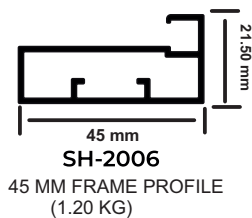

MATERIAL : ALUMINIUM
WEIGHT/10 FEET
LENGTH : 10 FEET

SECTION NAME	WEIGHT	PACKING
SH-2016	1.50 KG	15
SH-2020	1.30 KG	15
SH-2021	0.72 KG	30
SH-2022	1.05 KG	15

SH - 2016
J - PROFILE
(1.50KG)

SH - 2020
J - ROUND
PROFILE
(1.30KG)

SH - 2021
DOUBLE J - TOP
PROFILE
(0.72KG)

SH - 2022
DOUBLE J - BOTTOM
PROFILE
(1.05KG)

ALUMINIUM PROFILE

45 MM OPENABLE WARDROBE

MATERIAL : ALUMINIUM
 WEIGHT/10 FEET
 LENGTH : 10 FEET

SECTION NAME	WEIGHT	PACKING
SH-2006	1.20 KG	12
SH-2007	1.55 KG	8
SH-2026	1.50 KG	10
L - CORNER CONNECTOR 2 HOLE	NA	25 SET
L - CORNER CONNECTOR 4 HOLE	NA	20 SET
FB-AH-3D-3001 SOFT CLOSE AUTO HINGES	NA	50 SET

FINISH

Ceramic Black, Ceramic Gold, Ceramic R.Gold, Ceramic Grey, Ceramic Sand, Ceramic Brown, Ceramic White, Ceramic Green, Ceramic Pink, Ceramic Sky Blue, Ceramic Tan

FEATURES

- ▶ Door Weight Capacity : 25kg
- ▶ Available in 3D adjustable auto hinges with opening angles of 0°, 8°, and 16°, designed for precise alignment and smooth door movement."
- ▶ Suitable for 4mm & 5mm thick glass
- ▶ Length : 10 feet
- ▶ Available with integrated gasket for enhanced sealing and noise reduction.