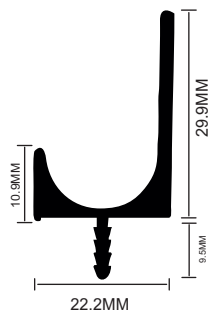

GOLA - PROFILE

FINISH

Ceramic Black, Ceramic Gold, Ceramic R.Gold, Ceramic Grey, Ceramic Sand, Ceramic Brown, Ceramic White, Ceramic Green, Ceramic Pink, Ceramic Sky Blue, Ceramic Tan

MATERIAL : ALUMINIUM
WEIGHT/10 FEET
LENGTH : 10 FEET

SH-2008
GOLA - C PROFILE
(1.2 KG)

SH-2009
GOLA - L PROFILE
(1 KG)

SECTION NAME	WEIGHT	PACKING
SH-2008	1.2 KG	10
SH-2009	1.0 KG	16
GOLA C - PROFILE END CAP	NA	30 SET
GOLA L - PROFILE END CAP	NA	40 SET
GOLA PROFILE CONNECTOR	NA	25 SET

MATERIAL : ALUMINIUM
WEIGHT/10 FEET
LENGTH : 10 FEET

SECTION NAME	WEIGHT	PACKING
SH-2016	1.50 KG	15
SH-2020	1.30 KG	15
SH-2021	0.72 KG	30
SH-2022	1.05 KG	15

SH - 2016
J - PROFILE
(1.50KG)

SH - 2020
J - ROUND
PROFILE
(1.30KG)

SH - 2021
DOUBLE J - TOP
PROFILE
(0.72KG)

SH - 2022
DOUBLE J - BOTTOM
PROFILE
(1.05KG)

ALUMINIUM PROFILE

45 MM OPENABLE WARDROBE

MATERIAL : ALUMINIUM
 WEIGHT/10 FEET
 LENGTH : 10 FEET

SECTION NAME	WEIGHT	PACKING
SH-2006	1.20 KG	12
SH-2007	1.55 KG	8
SH-2026	1.50 KG	10
L - CORNER CONNECTOR 2 HOLE	NA	25 SET
L - CORNER CONNECTOR 4 HOLE	NA	20 SET
FB-AH-3D-3001 SOFT CLOSE AUTO HINGES	NA	50 SET