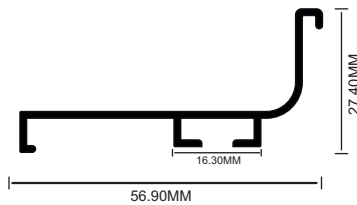

MATERIAL : ALUMINIUM

WEIGHT/10 FEET

LENGTH : 10 FEET

G - PROFILE
END CAP

SH-2001

G PROFILE
(1.05 KG)

SECTION NAME	WEIGHT	PACKING
SH-2001	1.05KG	15
G - PROFILE END CAP	NA	40 set

ALUMINIUM PROFILE

GOLA - PROFILE

FINISH

Ceramic Black, Ceramic Gold, Ceramic R.Gold, Ceramic Grey, Ceramic Sand, Ceramic Brown, Ceramic White, Ceramic Green, Ceramic Pink, Ceramic Sky Blue, Ceramic Tan

MATERIAL : ALUMINIUM
WEIGHT/10 FEET
LENGTH : 10 FEET

SH-2008
GOLA - C PROFILE
(1.2 KG)

SH-2009
GOLA - L PROFILE
(1 KG)

SECTION NAME	WEIGHT	PACKING
SH-2008	1.2 KG	10
SH-2009	1.0 KG	16
GOLA C - PROFILE END CAP	NA	30 SET
GOLA L - PROFILE END CAP	NA	40 SET
GOLA PROFILE CONNECTOR	NA	25 SET

MATERIAL : ALUMINIUM
WEIGHT/10 FEET
LENGTH : 10 FEET

SECTION NAME	WEIGHT	PACKING
SH-2016	1.50 KG	15
SH-2020	1.30 KG	15
SH-2021	0.72 KG	30
SH-2022	1.05 KG	15

SH - 2016
J - PROFILE
(1.50KG)

SH - 2020
J - ROUND
PROFILE
(1.30KG)