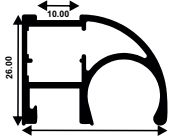

SH-2028
TOP TRACK
BOTTOM TRACK
(3.35KG/10 FEET)

SH-2029
HORIZONTAL DIVIDING
PROFILE
(0.95KG/10FEET)

SH-2030
HORIZONTAL BOTTOM
PROFILE
(1.45KG/10 FEET)

SH-2031
HORIZONTAL TOP PROFILE
(0.75KG/10FEET)

SH-2032
VERTICAL HANDLE
(1.80KG/10 FEET)