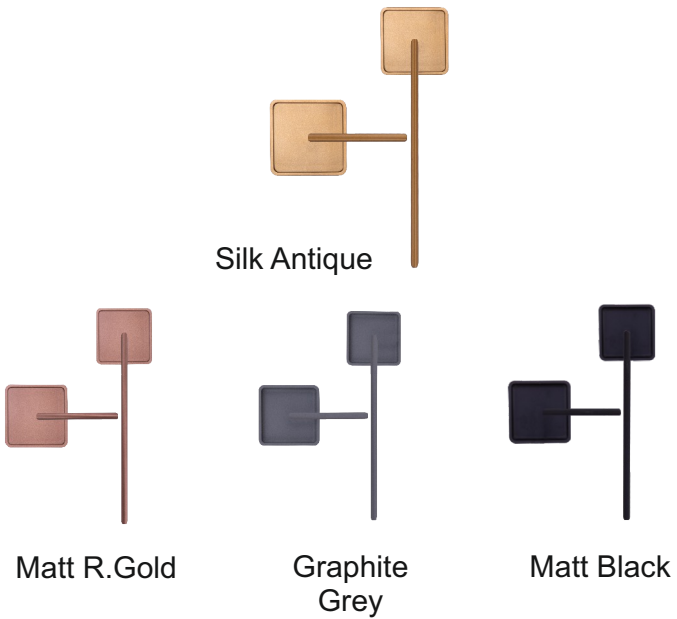

FB - CB - VIORA

MATERIAL : ALUMINIUM