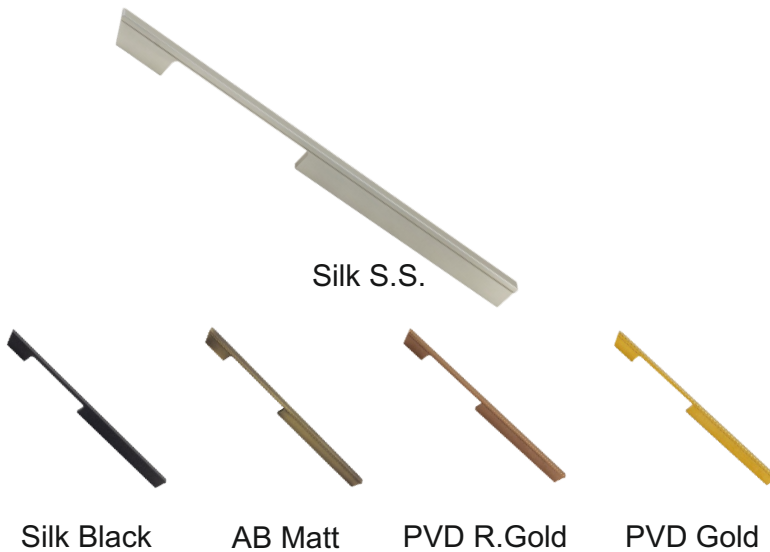

FB - CB - 171

MATERIAL : ALUMINIUM