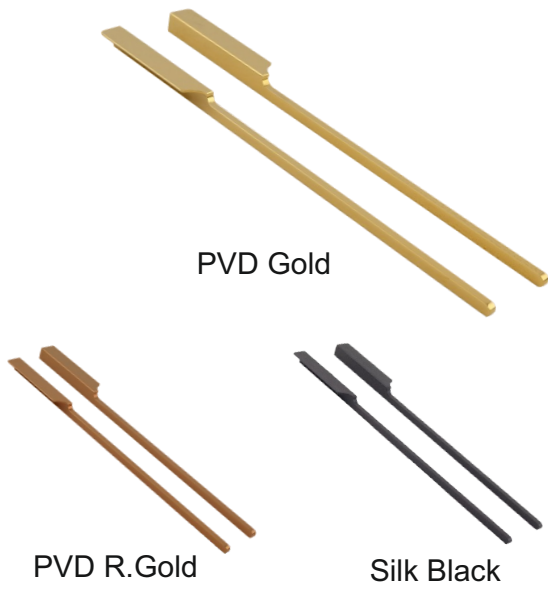

CABINET HANDLE

FB - CB - GOLDCREST (LEFT & RIGHT)

MATERIAL : ALUMINIUM