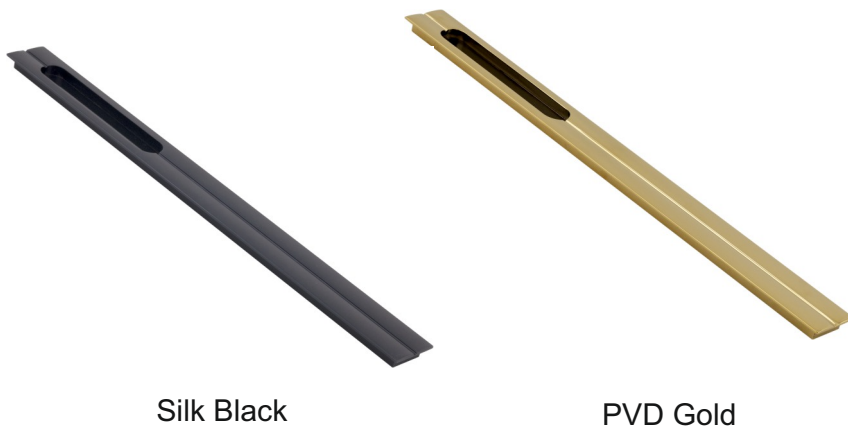

FB - CB - MALLARD

MATERIAL : ALUMINIUM