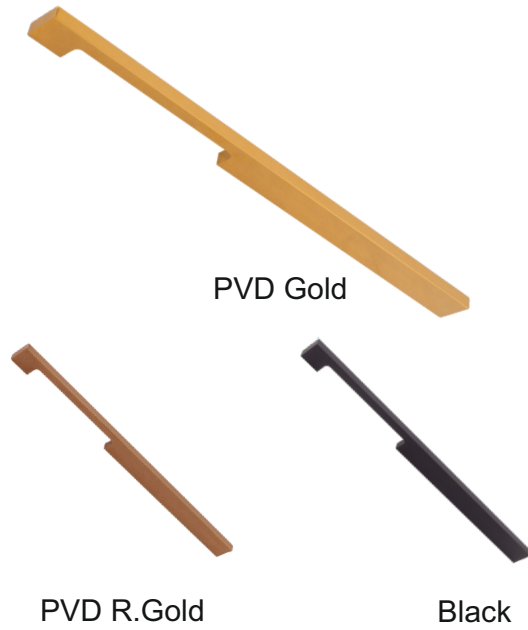

CABINET HANDLE

FB - CB - 169

MATERIAL : ALUMINIUM