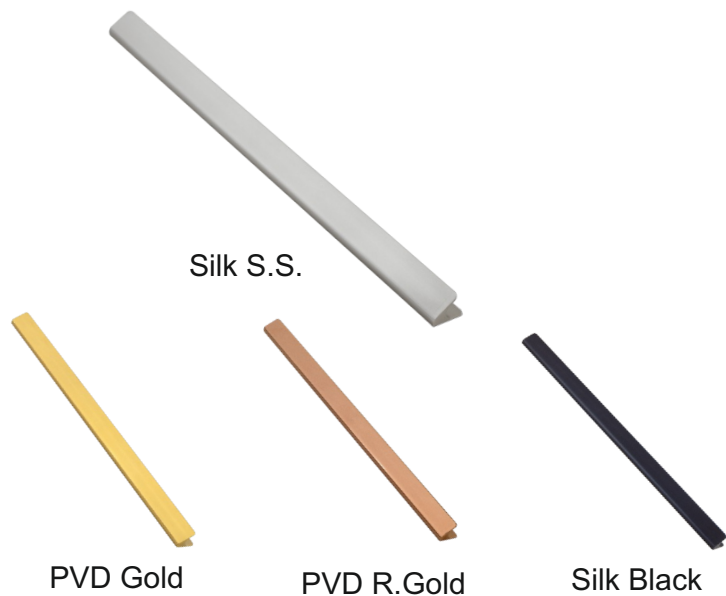

CABINET HANDLE

FB - CB - 163

MATERIAL : ALUMINIUM

H to H(A)	O to O(B)	C	D	Packing
Knob	52MM	20.5MM	28MM	50
96MM	116MM	20.5MM	28MM	30
160MM	180MM	20.5MM	28MM	20
224MM	244MM	20.5MM	28MM	15
288MM	308MM	20.5MM	28MM	15
450MM	470MM	20.5MM	28MM	15
600MM	620MM	20.5MM	28MM	15
900MM	914MM	20.5MM	28MM	6
1200MM	1216MM	20.5MM	28MM	6