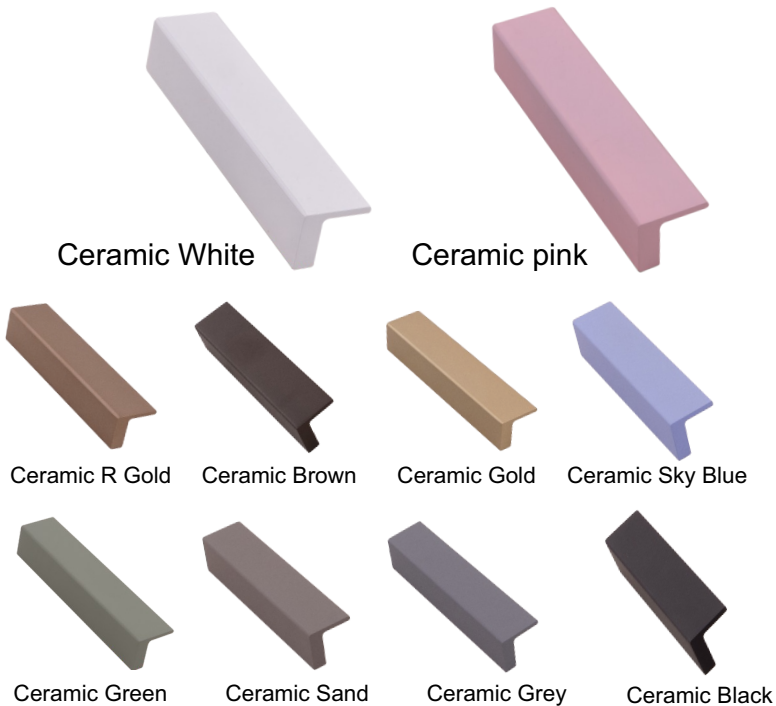

LONG WARDROBE HANDLE

FB - CB - DUCK

MATERIAL : ALUMINIUM

E to E(A)	HEIGHT(B)	WIDTH(C)	PACKING
72"	28	20	6PCS
96"	28	20	6PCS

FB - CB - GOLDECREST

MATERIAL : ALUMINIUM

E to E(A)	HEIGHT(B)	WIDTH(C)	PACKING
72"	20	24.5	6 PCS
96"	20	24.5	6 PCS

LONG WARDROBE HANDLE

FB - CB - SWALLOW

MATERIAL : ALUMINIUM

Ceramic Green

Ceramic R Gold

Ceramic Black

Ceramic Sky Blue

Ceramic Sand

Ceramic White

Ceramic Brown

Ceramic Pink

Ceramic Grey

Ceramic Gold

E to E(A)	HEIGHT(B)	WIDTH(C)	PACKING
72"	22.5	36.5	6 PCS
96"	22.5	36.5	6 PCS