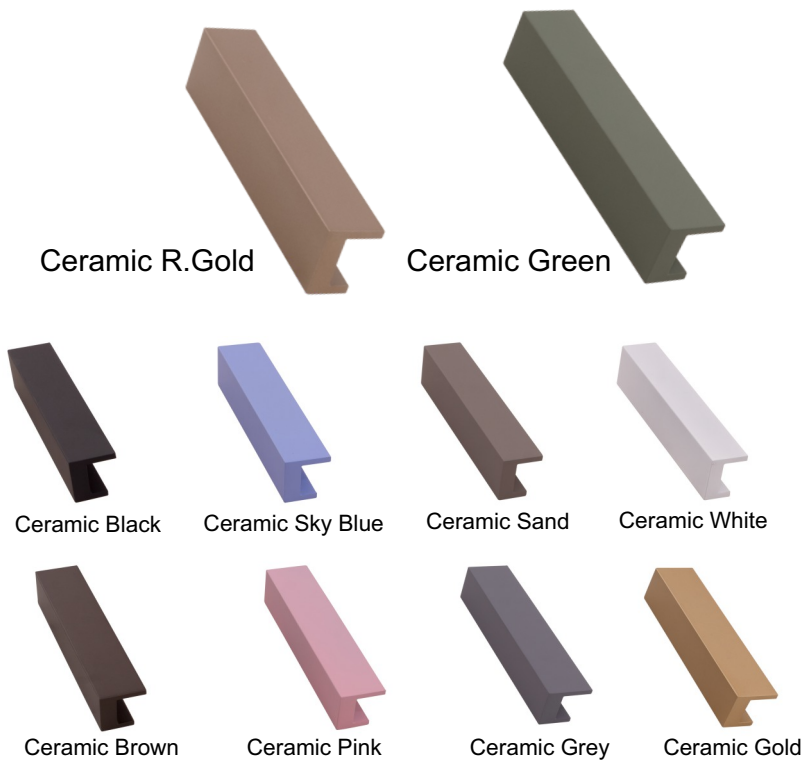

LONG WARDROBE HANDLE

FB - CB - 203

MATERIAL : ALUMINIUM

E to E(A)	HEIGHT(B)	WIDTH(C)	PACKING
72"	18.5	23	6 PCS
96"	18.5	23	6 PCS

FB - CB - 205

MATERIAL : ALUMINIUM

E to E(A)	HEIGHT(B)	WIDTH(C)	PACKING
72"	25	22	6 PCS
96"	25	22	6 PCS