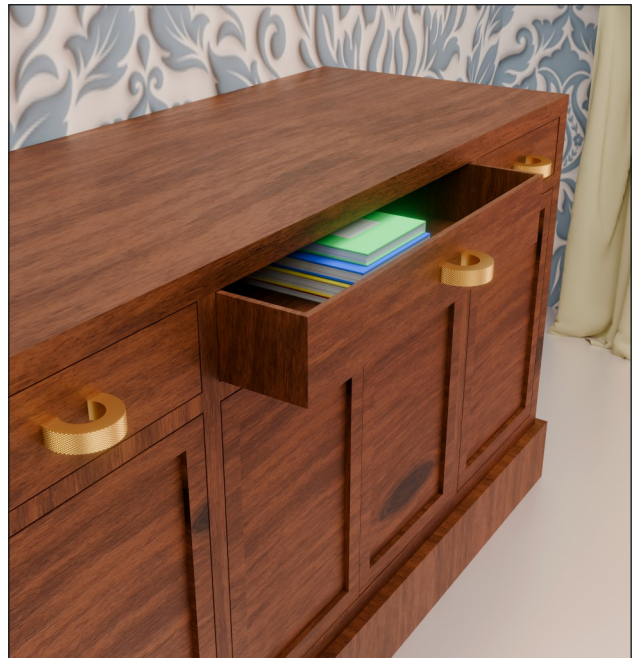

H to H (A) 12MM O to O (B) 30MM C 25MM D 25MM Packing 40

FB - KN - PRECISION

MATERIAL : ALUMINIUM

Matt Gold

Black

Matt Green

Graphite Grey

H to H (A) 32MM O to O (B) 45MM C 30MM D 12MM Packing 40