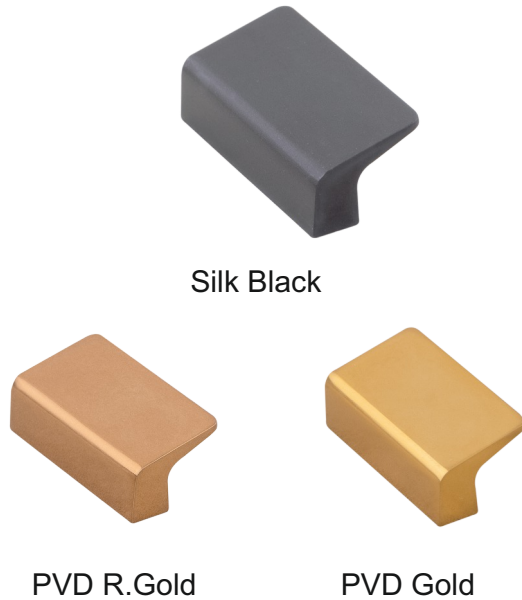

Silk S.S

Silk Grey

H to H (A)	O to O (B)	C	D	Packing
16MM	64MM	32MM	12MM	50

FB - KN - HERON

MATERIAL : ALUMINIUM

Silk Black + PVD Gold

Silk Black + PVD R.Gold

Silk Gold + PVD Gold

Silk Black + PVD Black

H to H (A)	O to O (B)	C	D	Packing
32MM	62MM	23MM	26.9MM	40

KNOB HANDLE

FB - KN - GOLDFINCH

MATERIAL : ALUMINIUM

H to H (A)	O to O (B)	C	D	Packing
32MM	52MM	36MM	21.9MM	40

FB - KN - 203

MATERIAL : ALUMINIUM

H to H (A)	O to O (B)	C	D	Packing
32MM	47MM	18.5MM	23MM	40

KNOB HANDLE

FB - KN - SWALLOW

MATERIAL : ALUMINIUM

Silk Black

PVD Gold

PVD R.Gold

H to H (A)	O to O (B)	C	D	Packing
64MM	100MM	22.3MM	36.4MM	30

FB - KN - SEAGULL

MATERIAL : ALUMINIUM

PVD R.Gold

PVD Gold

Silk Black

H to H (A)	O to O (B)	C	D	Packing
64MM	100MM	22.3MM	60MM	30

KNOB HANDLE