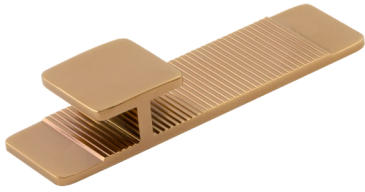

KNOB HANDLE

FB - KN - DAMRU

MATERIAL : ALUMINIUM

Silk S.S

Silk Black

Silk Grey

PVD R.Gold

PVD Gold

Silk Black + PVD Gold

Silk Black + PVD R.Gold

Silk Gold+ PVD Gold

Silk Black + PVD Black

H to H (A)	O to O (B)	C	D	Packing
32MM	52MM	38MM	22MM	40

KNOB HANDLE

FB - KN - DUCK

MATERIAL : ALUMINIUM

H to H (A)	O to O (B)	C	D	Packing
48MM	72MM	26MM	20MM	30

FB - KN - BRUNO

MATERIAL : ALUMINIUM

H to H (A)	O to O (B)	C	D	Packing
8MM	52MM	39MM	16MM	40

KNOB HANDLE

FB - KN - FINCH

MATERIAL : ALUMINIUM

PVD R.Gold