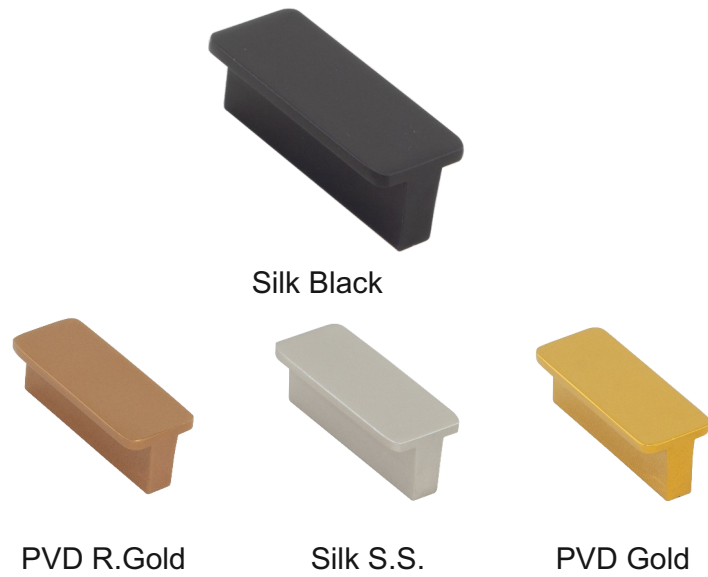

KNOB HANDLE

Smooth
Stylish
Comfort

- Made from high-quality Aluminum
- Strong, durable, and long-lasting performance
- Smooth edges with comfortable grip
- Rust-proof & corrosion-resistant finish
- 96-hour salt spray tested
- 1,000+ double rub solvent tested
- Quenching tested at 150°C (15 min)

KNOB HANDLE

FB - KN - T - KNOB

MATERIAL : ALUMINIUM

H to H (A) 32MM **O to O (B)** 52MM **C** 19MM **D** 21MM **Packing** 50

FB - KN - 163

MATERIAL : ALUMINIUM

H to H (A) 32MM **O to O (B)** 52MM **C** 20.5MM **D** 28MM **Packing** 50