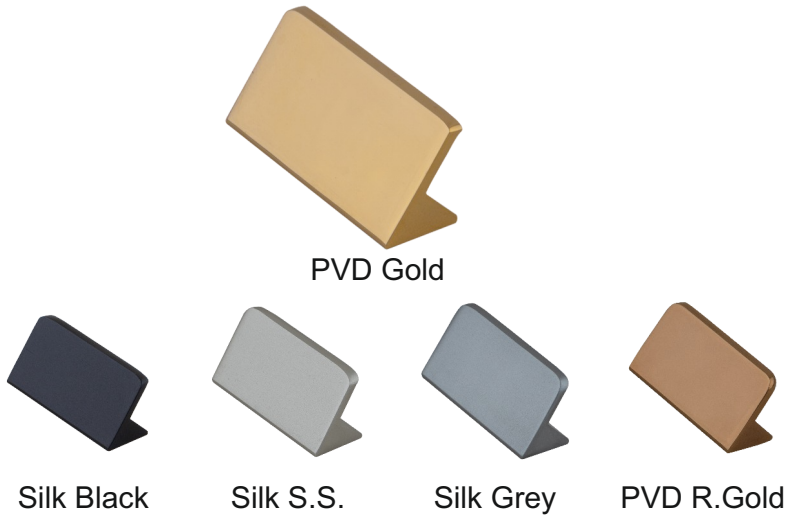

KNOB HANDLE

FB - KN - 164

MATERIAL : ALUMINIUM

H to H (A) 32MM   **O to O (B)** 52MM   **C** 22.5MM   **D** 17MM   **Packing** 50