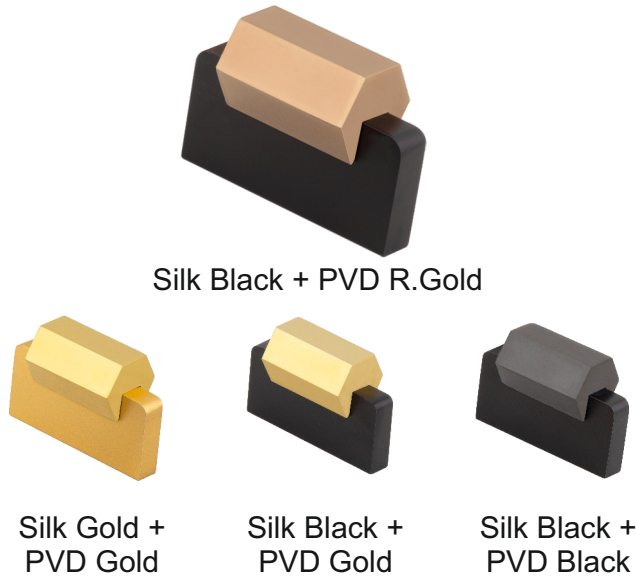

Silk S.S

Silk Grey

H to H (A)	O to O (B)	C	D	Packing
16MM	64MM	32MM	12MM	50

FB - KN - HERON

MATERIAL : ALUMINIUM

Silk Black + PVD Gold

Silk Black + PVD R.Gold

Silk Gold + PVD Gold

Silk Black + PVD Black

H to H (A)	O to O (B)	C	D	Packing
32MM	62MM	23MM	26.9MM	40

KNOB HANDLE

FB - KN - GOLDFINCH

MATERIAL : ALUMINIUM

H to H (A)	O to O (B)	C	D	Packing
32MM	52MM	36MM	21.9MM	40

FB - KN - 203

MATERIAL : ALUMINIUM

H to H (A)	O to O (B)	C	D	Packing
32MM	47MM	18.5MM	23MM	40

KNOB HANDLE

FB - KN - SWALLOW

MATERIAL : ALUMINIUM

Silk Black

PVD Gold

PVD R.Gold

H to H (A)	O to O (B)	C	D	Packing
64MM	100MM	22.3MM	36.4MM	30

FB - KN - SEAGULL

MATERIAL : ALUMINIUM

PVD R.Gold

PVD Gold

Silk Black

H to H (A)	O to O (B)	C	D	Packing
64MM	100MM	22.3MM	60MM	30

KNOB HANDLE