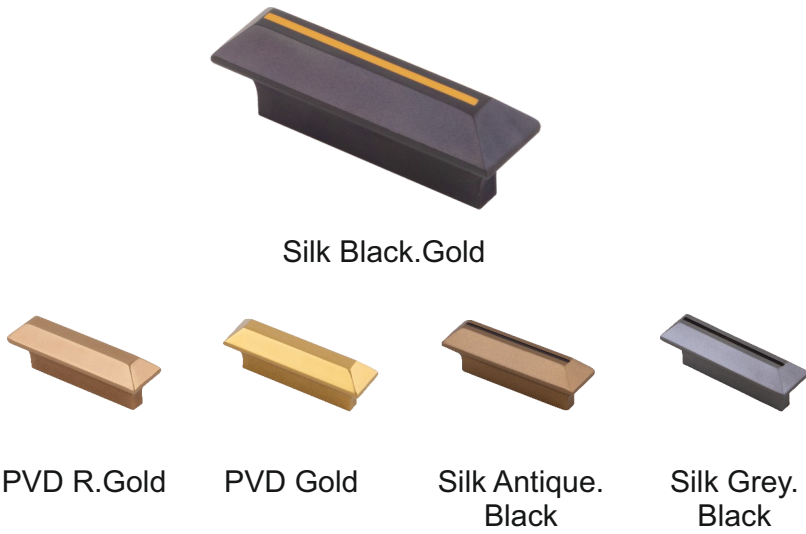

H to H (A)	O to O (B)	C	D	Packing
64MM	100MM	22.3MM	36.4MM	30

FB - KN - SEAGULL

MATERIAL : ALUMINIUM

PVD R.Gold

PVD Gold

Silk Black

H to H (A)	O to O (B)	C	D	Packing
64MM	100MM	22.3MM	60MM	30

KNOB HANDLE

FB - KN - TOUCANS

MATERIAL : ALUMINIUM

PVD R.Gold

PVD Gold

Silk Black

H to H (A)	O to O (B)	C	D	Packing
64MM	74MM	26.7MM	41.5MM	30

FB - KN - OSTRICH

MATERIAL : ALUMINIUM

Silk Black + PVD Gold

Silk Black + PVD R.Gold

Silk Gold+ PVD Gold

Silk Black + PVD Black

H to H (A)	O to O (B)	C	D	Packing
32MM	52MM	38MM	22MM	40

KNOB HANDLE

FB - KN - DUCK

MATERIAL : ALUMINIUM

H to H (A)	O to O (B)	C	D	Packing
48MM	72MM	26MM	20MM	30

FB - KN - BRUNO

MATERIAL : ALUMINIUM

H to H (A)	O to O (B)	C	D	Packing
8MM	52MM	39MM	16MM	40

KNOB HANDLE

FB - KN - FINCH

MATERIAL : ALUMINIUM

PVD R.Gold