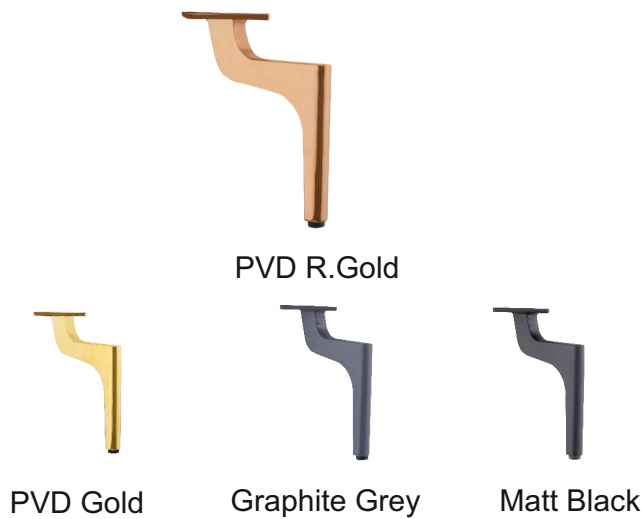

Length	Height(A)	Width(B)	Packing
6"	6"	149MM	4
8"	8"	149MM	4