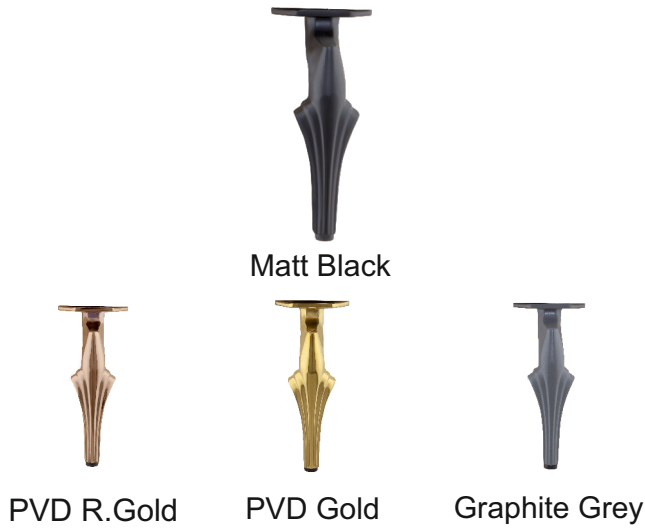

FB - SL - S - 1018

MATERIAL : ALUMINIUM

Length 8" **Height(A)** 8" **Width(B)** 100MM **Packing** 4

SOFA LEG

FB - SL - S - 1019

MATERIAL : ALUMINIUM

Length	Height(A)	Width(B)	Packing
6"	6"	100MM	4
8"	8"	100MM	4

FB - SL - S - 1020

MATERIAL : ALUMINIUM

Length	Height(A)	Width(B)	Packing
4"	4"	38MM	10
6"	6"	38MM	8
8"	8"	38MM	4

SOFA LEG

FB - SL - S - 1022

MATERIAL : ALUMINIUM

Brown + PVD R Gold

Matt Black+ PVD Gold

Matt Black+ G Black

Length	Height(A)	Width(B)	Packing
4"	4"	45	10
6"	6"	45	8
8"	8"	45	4

FB - SL - S - 1023

MATERIAL : ALUMINIUM

PVD Gold

Glossy Black

PVD R Gold

Length	Height(A)	Width(B)	Packing
4"	4"	32	4