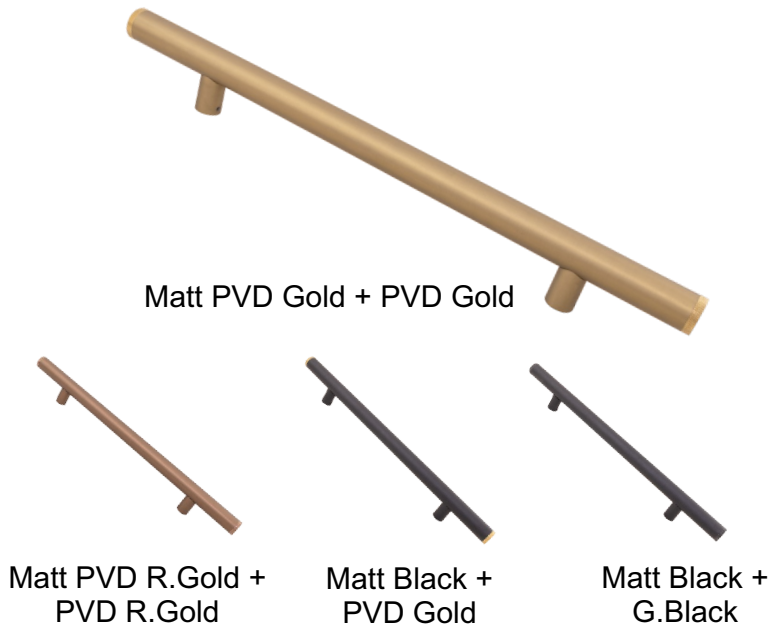

FB - MD - VANTOR

MATERIAL : S.S.304