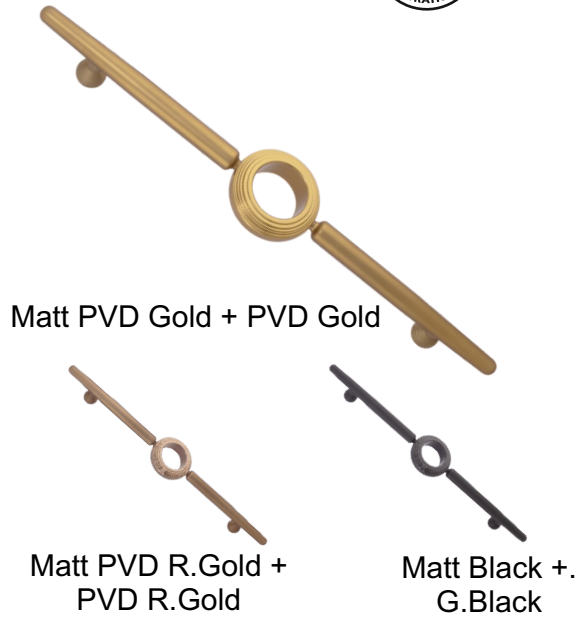

MAINDOOR HANDLE

FB - MD - CELESTIA

MATERIAL : ALUMINIUM

H to H(A)	O to O(B)	C	D	Packing
300MM	450MM	60	100	1 SET PCS 2
450MM	600MM	60	100	1 SET PCS 2
600MM	900MM	60	100	1 SET PCS 2