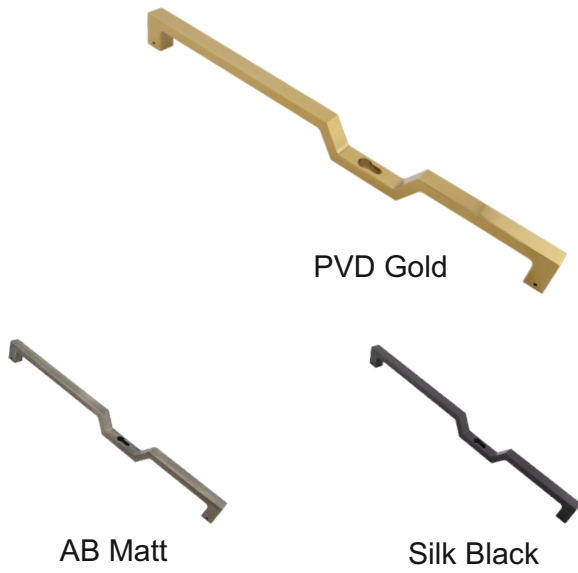

MAINDOOR HANDLE

FB - MD - HARRIER

MATERIAL : ALUMINIUM