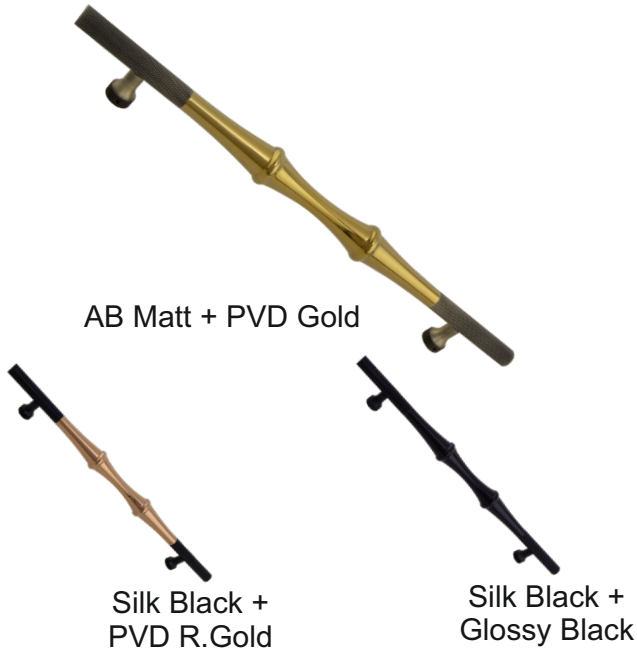

# MAINDOOR HANDLE

## FB - MD - CREEPER

MATERIAL : ALUMINIUM

H to H(A)	O to O(B)	C	D	Packing
38x300MM	456MM	72MM	32MM	1 SET PCS 2
38x450MM	606MM	72MM	32MM	1 SET PCS 2
38x600MM	756MM	72MM	32MM	1 SET PCS 2
38x900MM	1056MM	72MM	32MM	1 SET PCS 2

## FB - MD - RAIL

MATERIAL : ALUMINIUM

H to H(A)	O to O(B)	C	D	Packing
450MM	600MM	70MM	45MM	1 SET PCS 2
600MM	900MM	70MM	45MM	1 SET PCS 2
900MM	1200MM	70MM	45MM	1 SET PCS 2