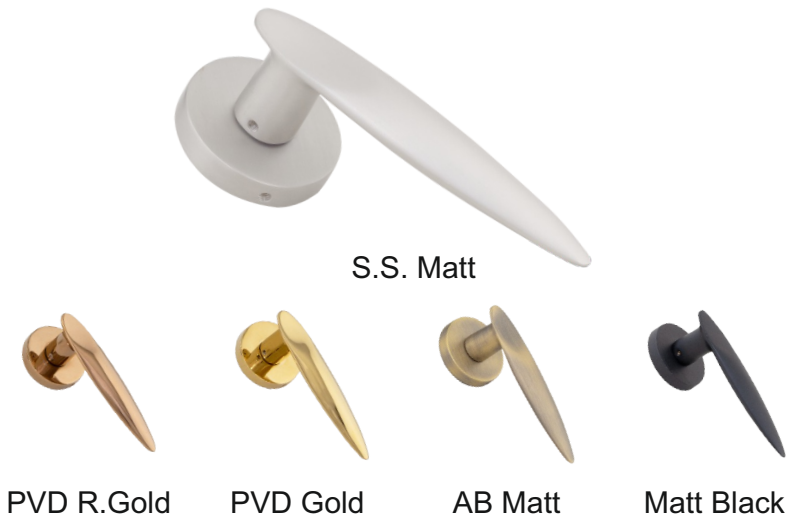

IS 4992 : 2024

मानक: पञ्चावस्था

CM/L 7600185512

MORTISE HANDLE

FB - MH - TITAN

MATERIAL : BRASS

A 148MM **B** 28MM **C** 65MM **D** 53MM **Packing** 1 SET PCS 2

Available in
Rose Handle & 10" Brass Plate Handle

FB - MH - JUPITER

MATERIAL : BRASS

A 145MM **B** 24MM **C** 55MM **D** 53MM **Packing** 1 SET PCS 2

Available in
Rose Handle & 10" Brass Plate Handle

MORTISE HANDLE

FB - MH - MOON

MATERIAL : BRASS

A	B	C	D	Packing
146MM	27MM	45MM	59MM	1 SET PCS 2

Available in
Rose Handle & 10" Brass Plate Handle

FB - MH - HIMALIA

MATERIAL : BRASS

A	B	C	D	Packing
161MM	30MM	60MM	59MM	1 SET PCS 2

Available in
Rose Handle & 10" Brass Plate Handle

MORTISE HANDLE

FB - MH - ERSA

MATERIAL : BRASS

A	B	C	D	Packing
146MM	31MM	52MM	59MM	1 SET PCS 2

Available in
Rose Handle & 10" Brass Plate Handle

FB - MH - SKOLL

MATERIAL : BRASS

A	B	C	D	Packing
153MM	20MM	62MM	59MM	1 SET PCS 2

Available in
Rose Handle & 10" Brass Plate Handle