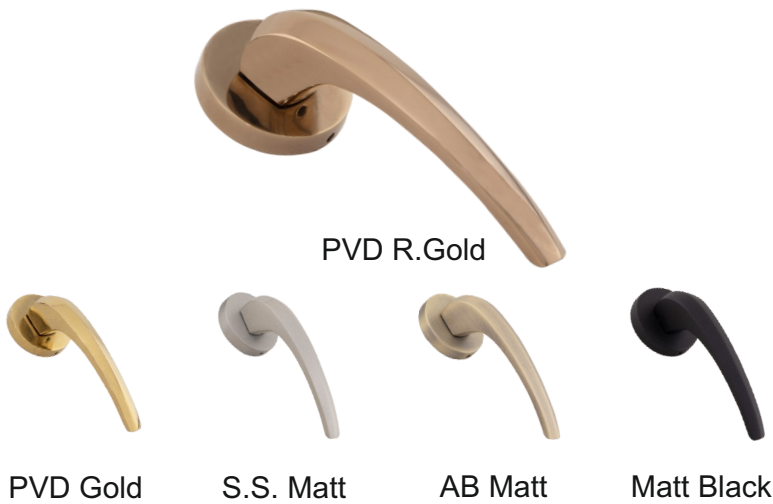

Available in
Rose Handle & 10" Brass Plate Handle

FB - MH - HIMALIA

MATERIAL : BRASS

A	B	C	D	Packing
161MM	30MM	60MM	59MM	1 SET PCS 2

Available in
Rose Handle & 10" Brass Plate Handle

MORTISE HANDLE

FB - MH - ERSA

MATERIAL : BRASS

A	B	C	D	Packing
146MM	31MM	52MM	59MM	1 SET PCS 2

Available in
Rose Handle & 10" Brass Plate Handle

FB - MH - SKOLL

MATERIAL : BRASS

A	B	C	D	Packing
153MM	20MM	62MM	59MM	1 SET PCS 2

Available in
Rose Handle & 10" Brass Plate Handle

MORTISE HANDLE

FB - MH - TRITON

MATERIAL : BRASS

A 153MM **B** 20MM **C** 62MM **D** 59MM **Packing** 1 SET PCS 2

Available in
Rose Handle & 10" Brass Plate Handle

FB - MH - NARVI

MATERIAL : BRASS

A 151MM **B** 24MM **C** 54MM **D** 59MM **Packing** 1 SET PCS 2

Available in
Rose Handle & 10" Brass Plate Handle

MORTISE HANDLE

FB - MH - MARSH

MATERIAL : BRASS

A	B	C	D	Packing
157MM	25MM	62MM	59MM	1 SET PCS 2

Available in
Rose Handle & 10" Brass Plate Handle

FB - MH - SABLE