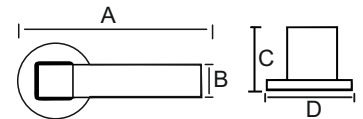

MORTISE HANDLE

FB - MH - CREST

MATERIAL : BRASS

Matt Black.Glossy Black

Matt PVD R.Gold.
PVD R.Gold

Matt PVD Gold.
PVD Gold

A	B	C	D	Packing
150MM	25.5MM	64MM	59MM	1 SET PCS 2

Available in
Rose Handle & 10" Brass Plate Handle