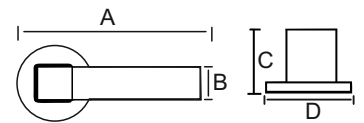

Available in
Rose Handle & 10" Brass Plate Handle

FB - MH - HIMALIA

MATERIAL : BRASS

A	B	C	D	Packing
161MM	30MM	60MM	59MM	1 SET PCS 2

Available in
Rose Handle & 10" Brass Plate Handle

MORTISE HANDLE

FB - MH - ERSA

MATERIAL : BRASS

A	B	C	D	Packing
146MM	31MM	52MM	59MM	1 SET PCS 2

Available in
Rose Handle & 10" Brass Plate Handle

FB - MH - SKOLL

MATERIAL : BRASS

A	B	C	D	Packing
153MM	20MM	62MM	59MM	1 SET PCS 2

Available in
Rose Handle & 10" Brass Plate Handle