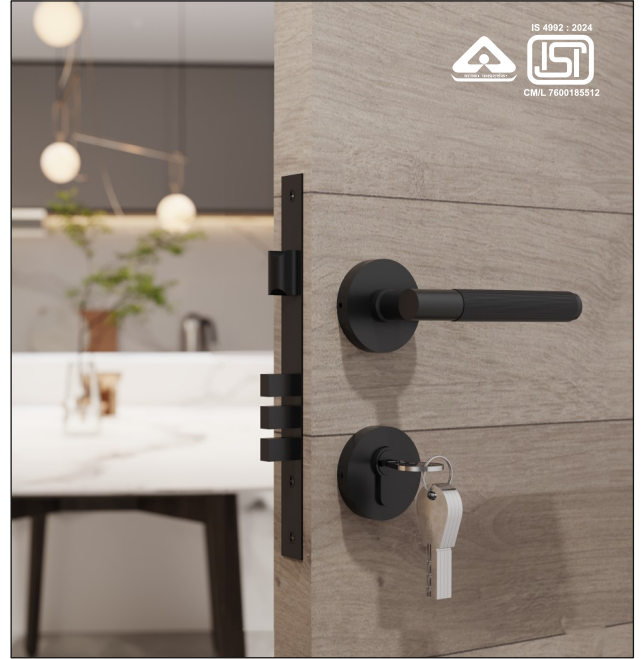

MORTISE HANDLE

FB - MH - TRITON

MATERIAL : BRASS

A 153MM   **B** 20MM   **C** 62MM   **D** 59MM   **Packing** 1 SET PCS 2

Available in
Rose Handle & 10" Brass Plate Handle