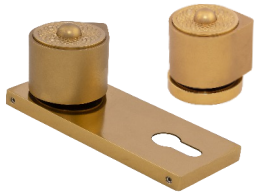

FB - MH - VANTOR

MATERIAL : S.S.304

Matt Black + PVD Gold

Matt PVD R.Gold + PVD R.Gold

Matt PVD Gold + PVD Gold

Matt Black + G.Black

Available in
Rose Handle & 10" Brass Plate Handle

A	B	C	D	Packing
155	22	62	59	1 SET PCS 2

MORTISE HANDLE

FB - MH - FLUKE

MATERIAL : BRASS

Matt PVD R.Gold + PVD R.Gold

Matt PVD Gold + PVD Gold

Matt Black + G.Black

NAME	A	B	C	Packing
MH- FLUKE ROSE HANDLE	60	60	-	1 SET PCS 2
MH- FLUKE 6" BRASS PLATE HANDLE	60	55	6"	1 SET PCS 2

FB - MH - GRID

MATERIAL : BRASS

Matt Black + Sand

Matt PVD R.Gold + PVD R.Gold

Matt Black + G.Black

Matt PVD Gold + PVD Gold

NAME	A	B	C	Packing
MH- GRID ROSE HANDLE	53	55	-	1 SET PCS 2
MH-GRID 6" BRASS PLATE HANDLE	60	55	6"	1 SET PCS 2