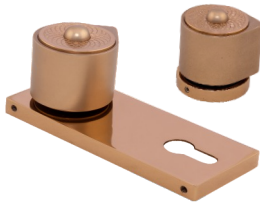

MORTISE HANDLE

FB - MH - ORION

MATERIAL : S.S.304

Matt Black + PVD R.Gold

Matt Black + PVD Gold

Matt Black + PVD Black

A	B	C	D	Packing
154	25	64	59	1 SET PCS 2

Available in
Rose Handle & 10" Brass Plate Handle

FB - MH - VANTOR

MATERIAL : S.S.304

Matt Black + PVD Gold

Matt PVD R.Gold + PVD R.Gold

Matt PVD Gold + PVD Gold

Matt Black + G.Black

Available in
Rose Handle & 10" Brass Plate Handle

A	B	C	D	Packing
155	22	62	59	1 SET PCS 2

MORTISE HANDLE

FB - MH - FLUKE

MATERIAL : BRASS

Matt PVD R.Gold + PVD R.Gold

Matt PVD Gold + PVD Gold

Matt Black + G.Black

NAME	A	B	C	Packing
MH- FLUKE ROSE HANDLE	60	60	-	1 SET PCS 2
MH- FLUKE 6" BRASS PLATE HANDLE	60	55	6"	1 SET PCS 2