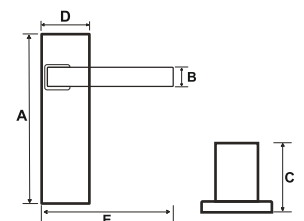

FB - MH - LADDER PLATE

MATERIAL : BRASS + ALUMINIUM PLATE

Matt PVD Gold

Matt PVD
R.Gold

AB Matt

Matt Black

SIZE	A	B	C	D	E	Packing
10"	254MM	30MM	46MM	40MM	140MM	1 SET PCS 2
39"	1000MM	30MM	46MM	40MM	140MM	1 SET PCS 2

MORTISE HANDLE

FB - MH - ASIRA

MATERIAL : BRASS

A	B	C	D	Packing
140MM	25MM	47MM	59MM	1 SET PCS 2

FB - MH - ASIRA PLATE

MATERIAL : BRASS + ALUMINIUM PLATE

SIZE	A	B	C	D	E	Packing
10"	254MM	25MM	48MM	50MM	140MM	1 SET PCS 2
39"	1000MM	25MM	48MM	50MM	140MM	1 SET PCS 2