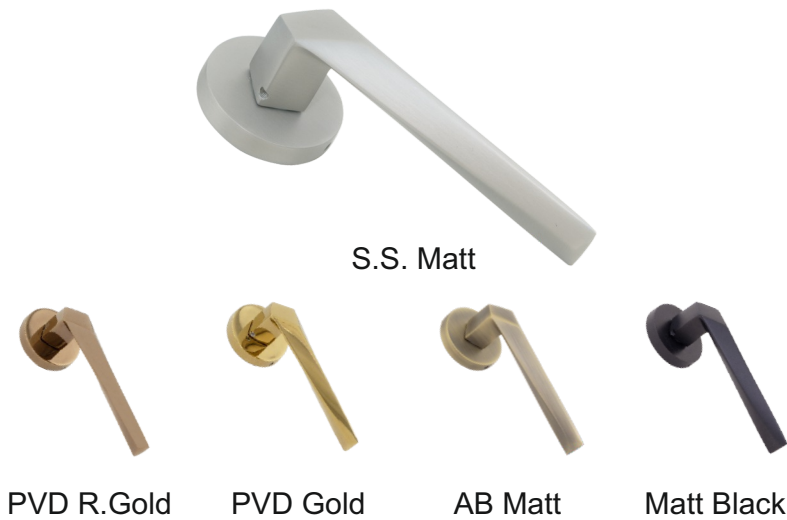

IS 4992 : 2024

मानक: पञ्चावस्था

CM/L 7600185512

MORTISE HANDLE

FB - MH - TITAN

MATERIAL : BRASS

A 148MM **B** 28MM **C** 65MM **D** 53MM **Packing** 1 SET PCS 2

Available in
Rose Handle & 10" Brass Plate Handle

FB - MH - JUPITER

MATERIAL : BRASS

A 145MM **B** 24MM **C** 55MM **D** 53MM **Packing** 1 SET PCS 2

Available in
Rose Handle & 10" Brass Plate Handle

MORTISE HANDLE

FB - MH - MOON

MATERIAL : BRASS

A	B	C	D	Packing
146MM	27MM	45MM	59MM	1 SET PCS 2

Available in
Rose Handle & 10" Brass Plate Handle

FB - MH - HIMALIA

MATERIAL : BRASS

A	B	C	D	Packing
161MM	30MM	60MM	59MM	1 SET PCS 2

Available in
Rose Handle & 10" Brass Plate Handle

MORTISE HANDLE

FB - MH - ERSA

MATERIAL : BRASS

A	B	C	D	Packing
146MM	31MM	52MM	59MM	1 SET PCS 2

Available in
Rose Handle & 10" Brass Plate Handle

FB - MH - SKOLL

MATERIAL : BRASS

A	B	C	D	Packing
153MM	20MM	62MM	59MM	1 SET PCS 2

Available in
Rose Handle & 10" Brass Plate Handle