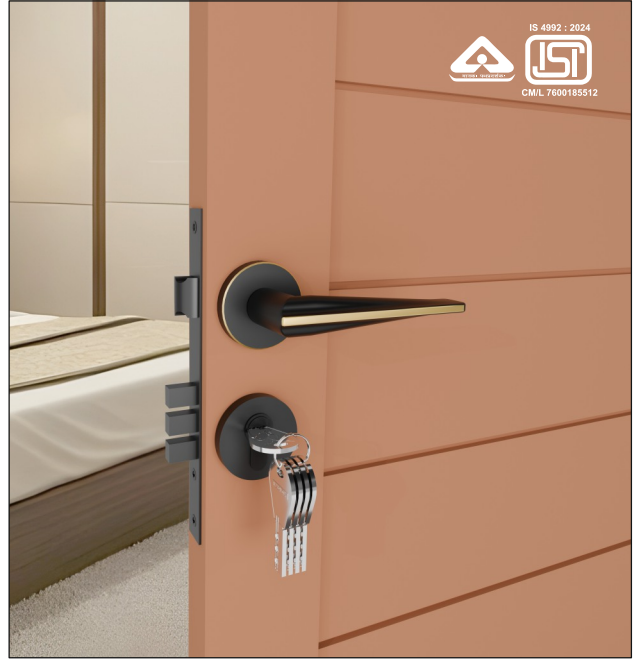

MORTISE HANDLE

FB - MH - MARSH

MATERIAL : BRASS