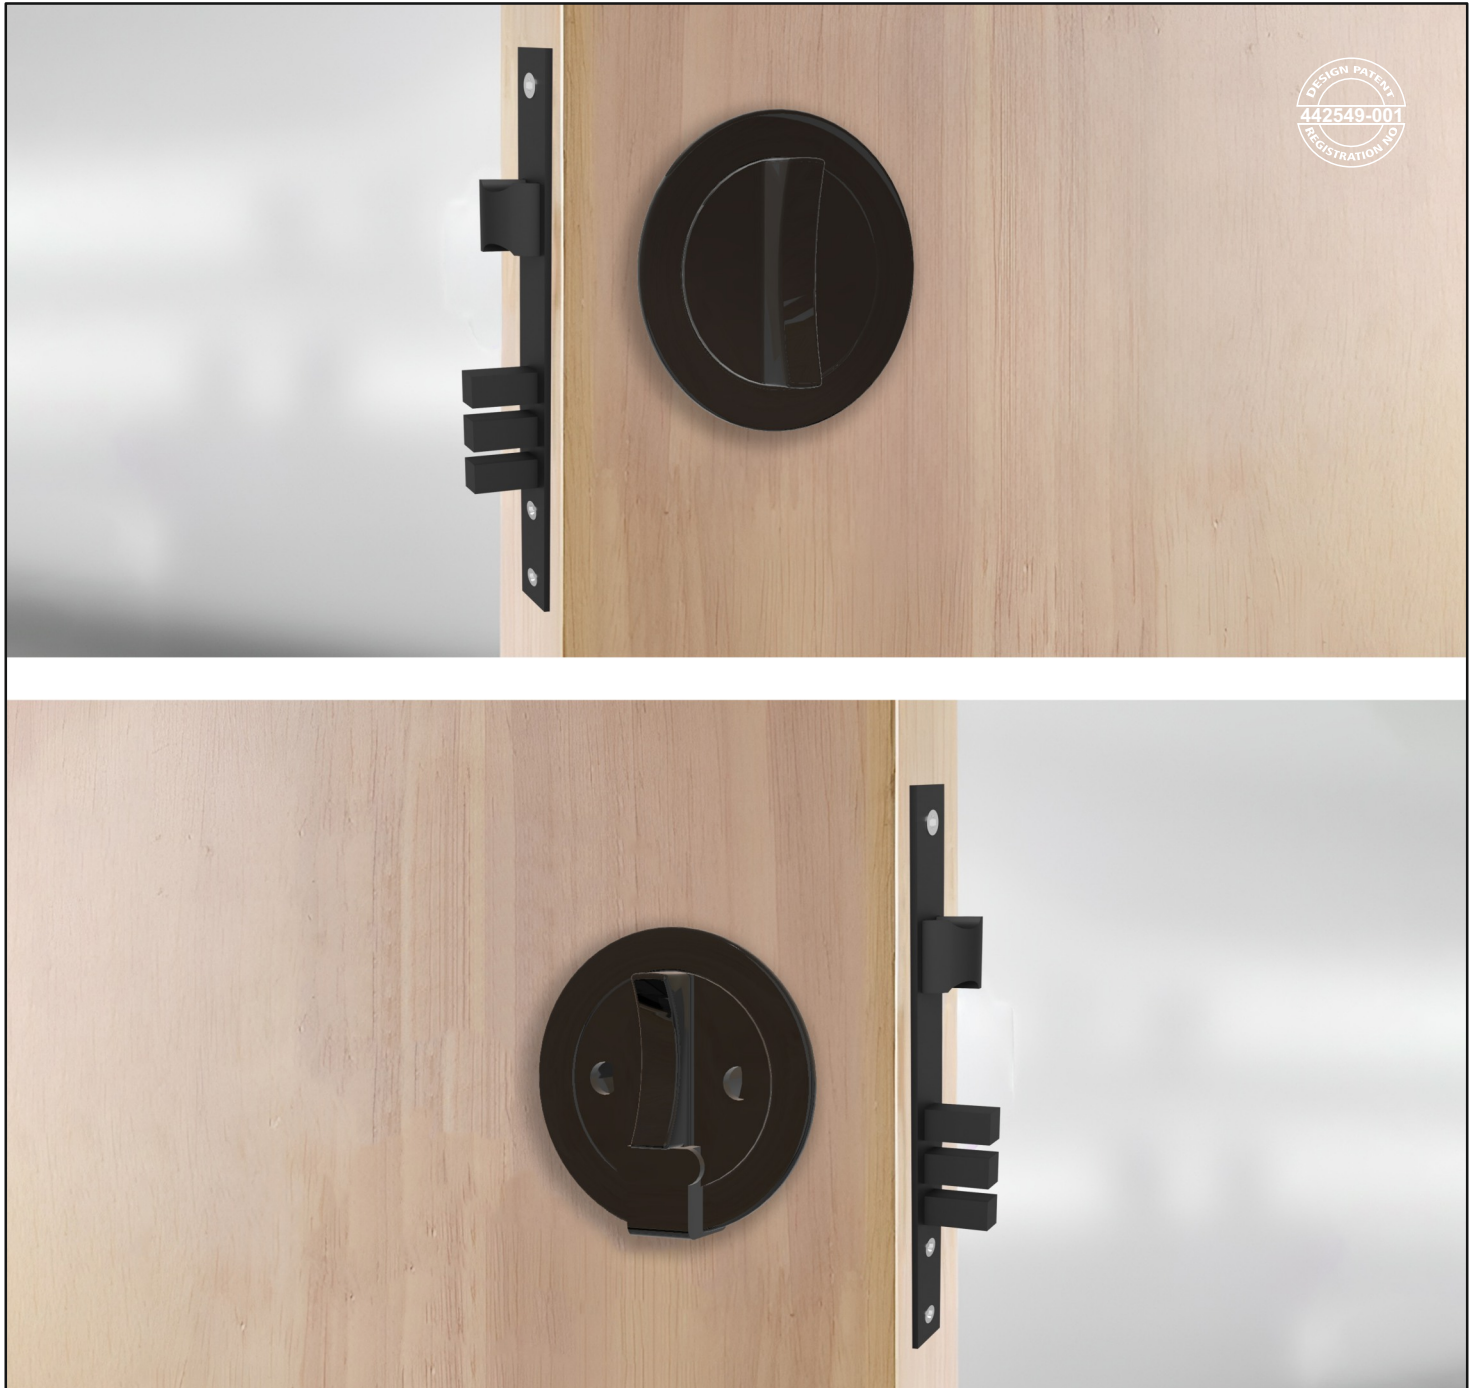

MORTISE HANDLE

FB - MH - HALO

MATERIAL : ZINC

Matt Black

Brass R.Gold +
Glossy R.Gold

Brass Gold +
Glossy Gold

A	B	C	D
70MM	27MM	0	0

Packing
1 SET PCS 2 (WITH 45MM BABY LATCH)