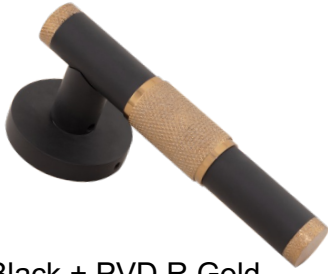

MORTISE HANDLE

FB - MH - ORION

MATERIAL : S.S.304

Matt Black + PVD R.Gold