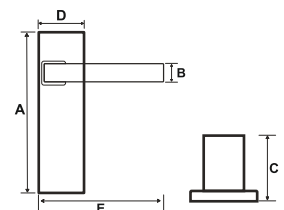

FB - MH - LADDER PLATE

MATERIAL : BRASS + ALUMINIUM PLATE

Matt PVD Gold

Matt PVD
R.Gold

AB Matt

Matt Black

SIZE	A	B	C	D	E	Packing
10"	254MM	30MM	46MM	40MM	140MM	1 SET PCS 2
39"	1000MM	30MM	46MM	40MM	140MM	1 SET PCS 2

MORTISE HANDLE

FB - MH - ASIRA

MATERIAL : BRASS

A	B	C	D	Packing
140MM	25MM	47MM	59MM	1 SET PCS 2

FB - MH - ASIRA PLATE

MATERIAL : BRASS + ALUMINIUM PLATE

SIZE	A	B	C	D	E	Packing
10"	254MM	25MM	48MM	50MM	140MM	1 SET PCS 2
39"	1000MM	25MM	48MM	50MM	140MM	1 SET PCS 2