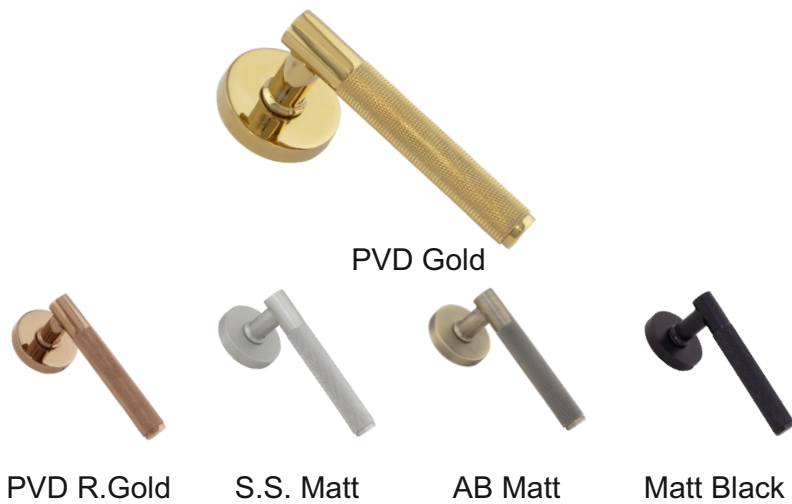

FB - MH - JUPITER

MATERIAL : BRASS

A 145MM **B** 24MM **C** 55MM **D** 53MM **Packing** 1 SET PCS 2

Available in
Rose Handle & 10" Brass Plate Handle

MORTISE HANDLE

FB - MH - MOON

MATERIAL : BRASS

A	B	C	D	Packing
146MM	27MM	45MM	59MM	1 SET PCS 2

Available in
Rose Handle & 10" Brass Plate Handle

FB - MH - HIMALIA

MATERIAL : BRASS

A	B	C	D	Packing
161MM	30MM	60MM	59MM	1 SET PCS 2

Available in
Rose Handle & 10" Brass Plate Handle

MORTISE HANDLE

FB - MH - ERSA

MATERIAL : BRASS

A	B	C	D	Packing
146MM	31MM	52MM	59MM	1 SET PCS 2

Available in
Rose Handle & 10" Brass Plate Handle

FB - MH - SKOLL

MATERIAL : BRASS

A	B	C	D	Packing
153MM	20MM	62MM	59MM	1 SET PCS 2

Available in
Rose Handle & 10" Brass Plate Handle

MORTISE HANDLE

FB - MH - TRITON

MATERIAL : BRASS

A 153MM **B** 20MM **C** 62MM **D** 59MM **Packing** 1 SET PCS 2

Available in
Rose Handle & 10" Brass Plate Handle

FB - MH - NARVI

MATERIAL : BRASS

A 151MM **B** 24MM **C** 54MM **D** 59MM **Packing** 1 SET PCS 2