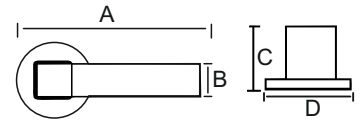

MORTISE HANDLE

FB - MH - BARON

MATERIAL : BRASS

A	B	C	D	Packing
150MM	25MM	61MM	59MM	1 SET PCS 2

Available in
Rose Handle & 10" Brass Plate Handle

FB - MH - VERVE

MATERIAL : BRASS

Available in
Rose Handle & 10" Brass Plate Handle

A	B	C	D	Packing
138MM	25MM	64MM	59MM	1 SET PCS 2