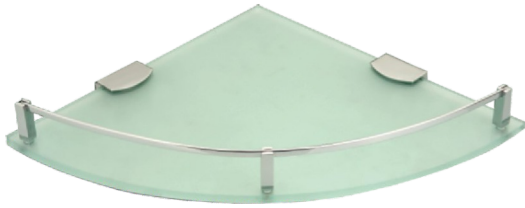

BATHROOM ACCESSORIES

FB - BT - BRUNO

MATERIAL : ALUMINIUM

FINISH

Anodized Alu.C.P., Anodized Gold, Anodized R.Gold, Anodized Black.Gold

FB - BT - PARROT

MATERIAL : ALUMINIUM

FINISH

Anodized Alu.C.P., Anodized Gold, Anodized R.Gold, Anodized Black.Gold

BATHROOM ACCESSORIES

FB - BT - FINCH

FB - BT - 2001
GLASS CORNER
(8MM TOUGHENED GLASS)
Size: 10X10 | 12X12

FB - BT - 2002
GLASS CORNER
(8MM TOUGHENED GLASS)
Size: 10X10 | 12X12