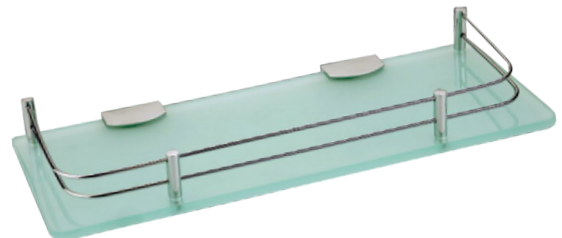

Anodized Alu.C.P., Anodized Gold, Anodized R.Gold, Anodized Black.Gold

BATHROOM ACCESSORIES

FB - BT - FINCH

FB - BT - 2001
GLASS CORNER
(8MM TOUGHENED GLASS)
Size: 10X10 | 12X12

FB - BT - 2002
GLASS CORNER
(8MM TOUGHENED GLASS)
Size: 10X10 | 12X12

FB - BT - 2003
STAINLESS STEEL CORNER
Size: 10X10 | 12X12

FB - BT - 2004
STAINLESS STEEL CORNER
Size: 10X10 | 12X12

FB - BT - 2005
GLASS SELF
(8MM TOUGHENED GLASS)
Size: 6X12 | 6X15 | 6X18

FB - BT - 2006
GLASS SELF
(8MM TOUGHENED GLASS)
Size: 6X12 | 6X15 | 6X18