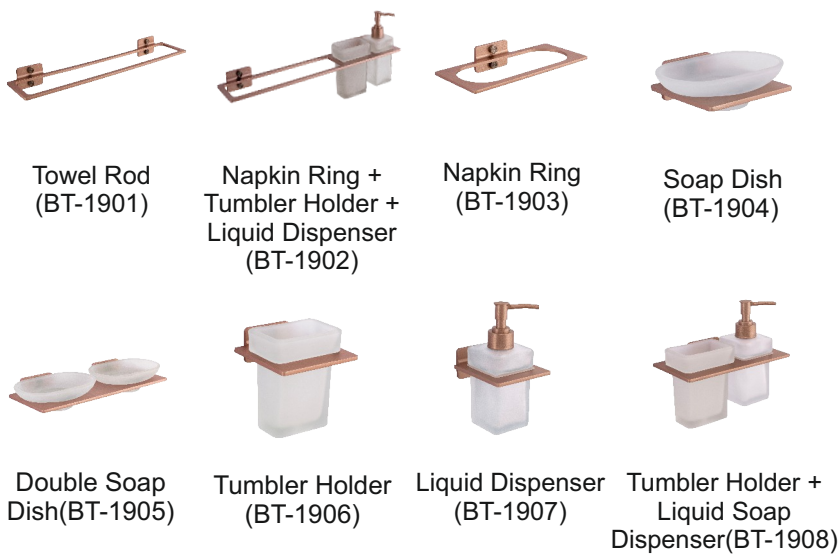

BATHROOM ACCESSORIES

FB - BT - BRUNO

MATERIAL : ALUMINIUM

FINISH

Anodized Alu.C.P., Anodized Gold, Anodized R.Gold, Anodized Black.Gold

FB - BT - PARROT

MATERIAL : ALUMINIUM

FINISH