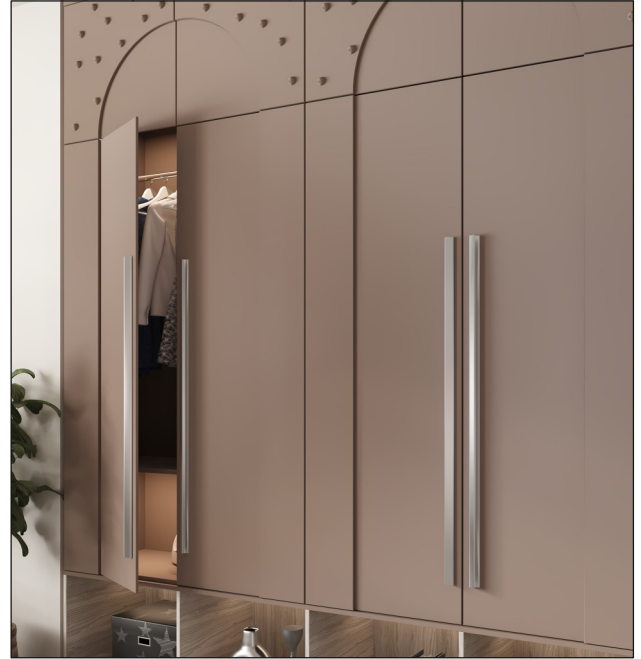

CABINET HANDLE

FB - CB - 163

MATERIAL : ALUMINIUM

H to H(A)	O to O(B)	C	D	Packing
Knob	52MM	20.5MM	28MM	50
96MM	116MM	20.5MM	28MM	30
160MM	180MM	20.5MM	28MM	20
224MM	244MM	20.5MM	28MM	15
288MM	308MM	20.5MM	28MM	15
450MM	470MM	20.5MM	28MM	15
600MM	620MM	20.5MM	28MM	15
900MM	914MM	20.5MM	28MM	6
1200MM	1216MM	20.5MM	28MM	6