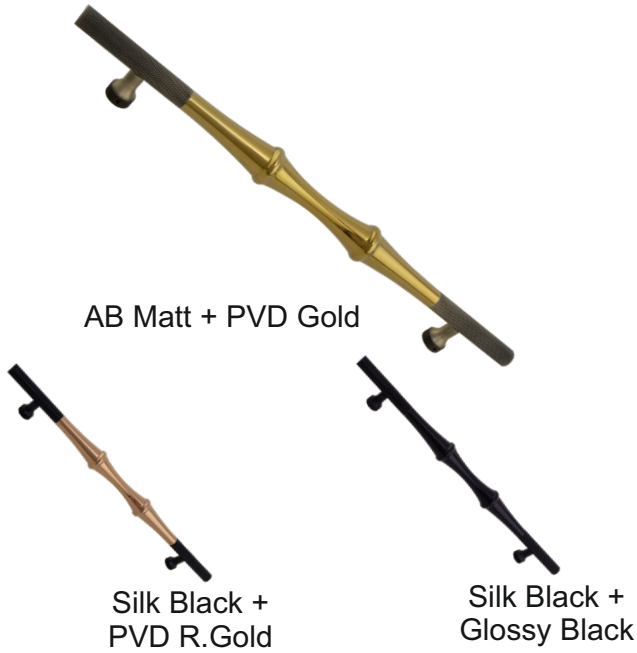

FB - MD - RAIL

MATERIAL : ALUMINIUM