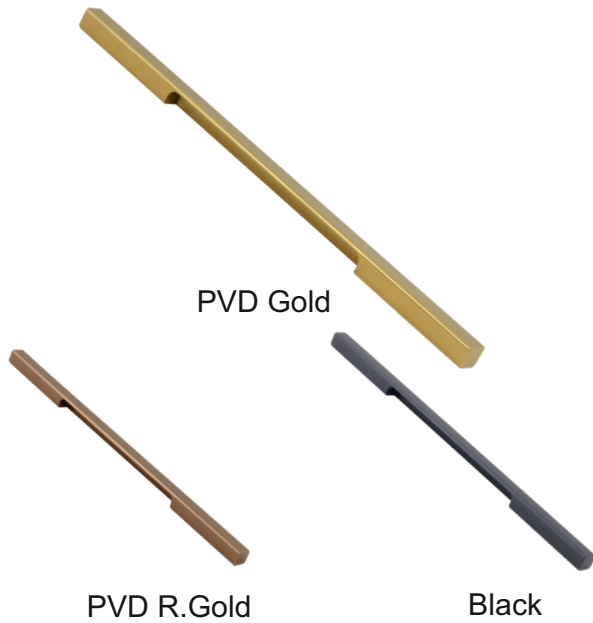

CABINET HANDLE

FB - CB - 124

MATERIAL : ALUMINIUM