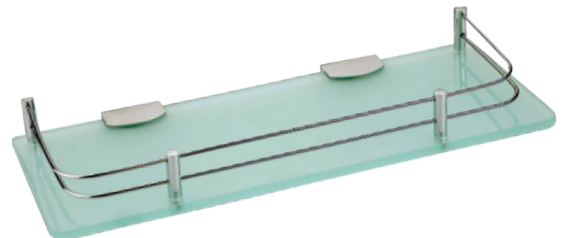

FB - BT - 2006
GLASS SHELF
(8MM TOUGHENED GLASS)
Size: 6X12 | 6X15 | 6X18

MATERIAL : S.S.304

AVAILABLE FINISH : GLASS - CHROME