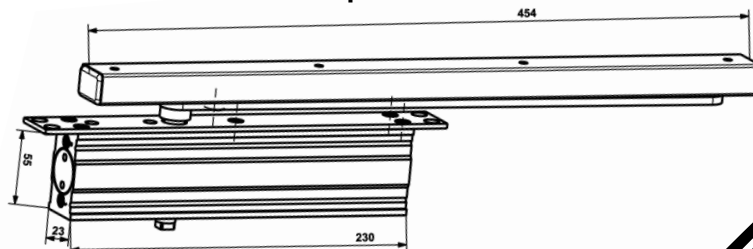

Technical Specifications