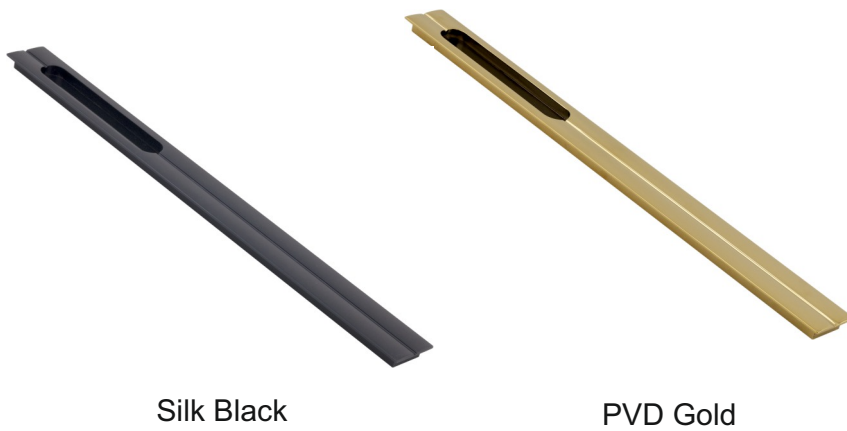

FB - CB - MALLARD

MATERIAL : ALUMINIUM