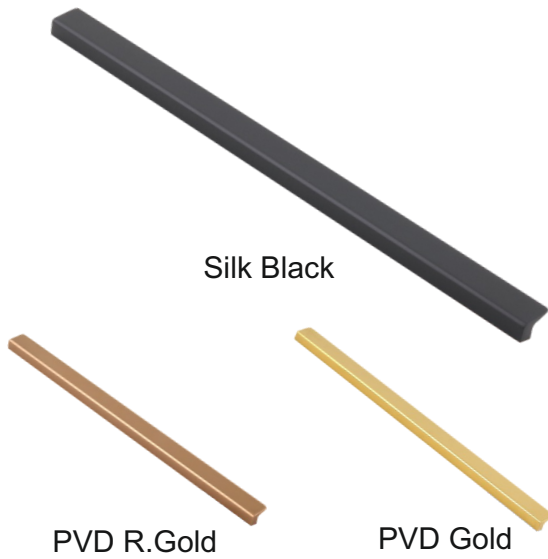

CABINET HANDLE

FB - CB - 203

MATERIAL : ALUMINIUM