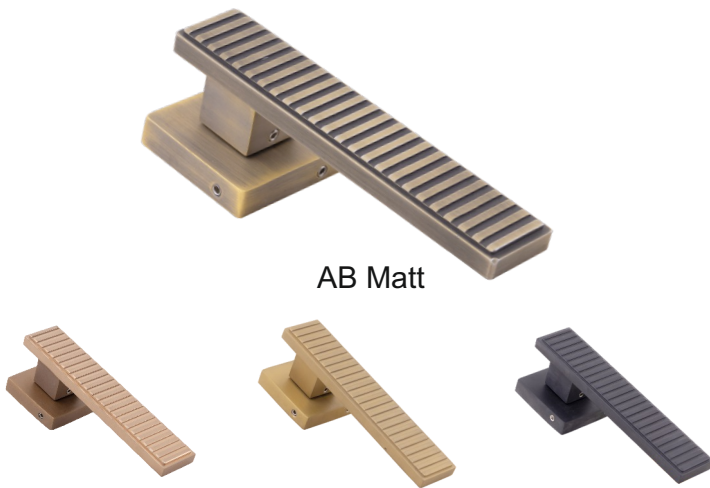

MORTISE HANDLE

FB - MH - LADDER

MATERIAL : BRASS + ALUMINIUM

AB Matt

Matt PVD
R.Gold

Matt PVD
Gold

Matt Black

A	B	C	D	Packing
150MM	30MM	47MM	52MM	1 SET PCS 2