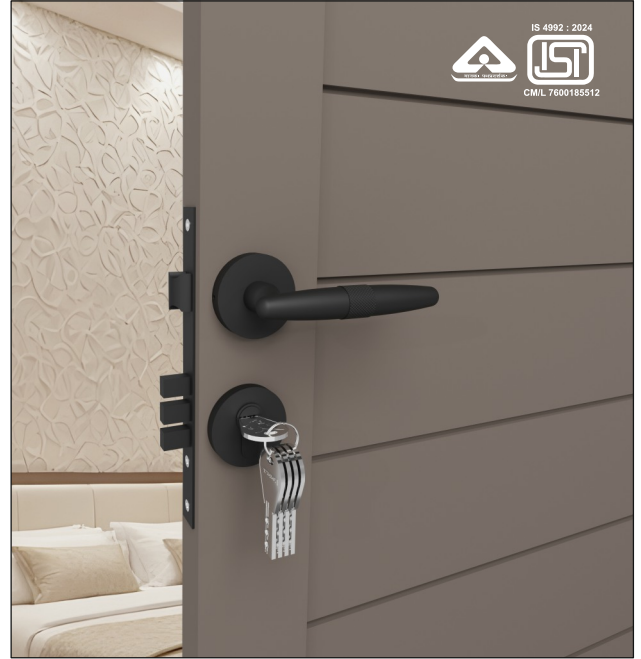

MORTISE HANDLE

FB - MH - CREST

MATERIAL : BRASS

A	B	C	D	Packing
150MM	25.5MM	64MM	59MM	1 SET PCS 2

Available in
Rose Handle & 10" Brass Plate Handle

FB - MH - MERCURY

MATERIAL : BRASS + S.S.304 + ALUMINIUM

Available in
Rose Handle & 10" Brass Plate Handle

A	B	C	D	Packing
140MM	22MM	54MM	59MM	1 SET PCS 2