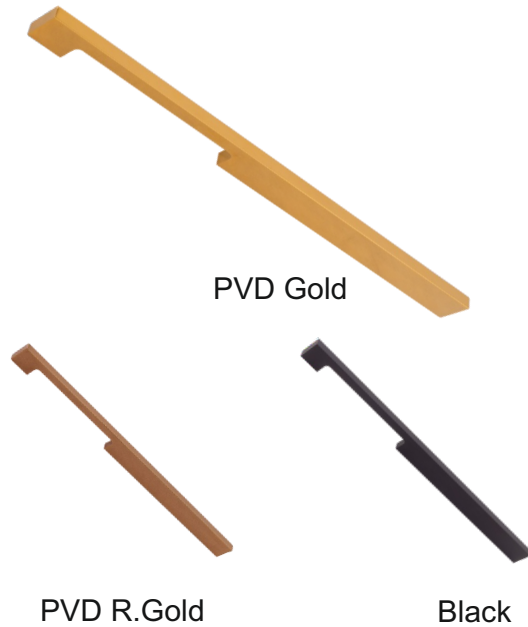

CABINET HANDLE

FB - CB - 169

MATERIAL : ALUMINIUM