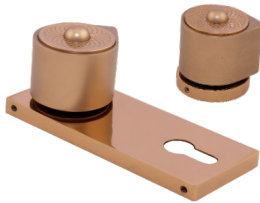

MORTISE HANDLE

FB - MH - FLUKE

MATERIAL : BRASS

Matt PVD R.Gold + PVD R.Gold