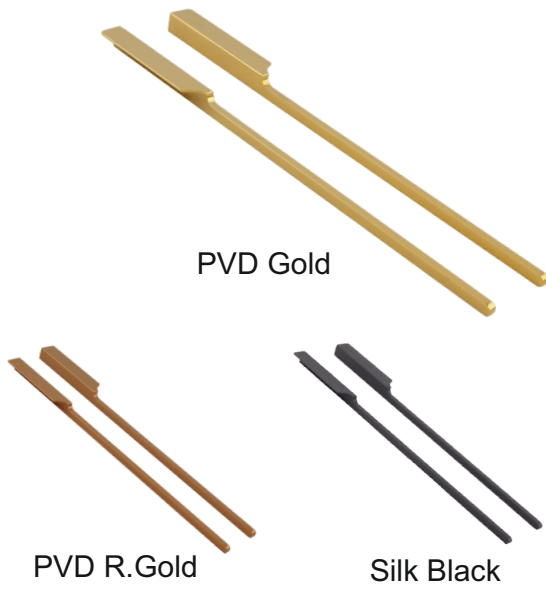

CABINET HANDLE

FB - CB - GOLDCREST (LEFT & RIGHT)

MATERIAL : ALUMINIUM