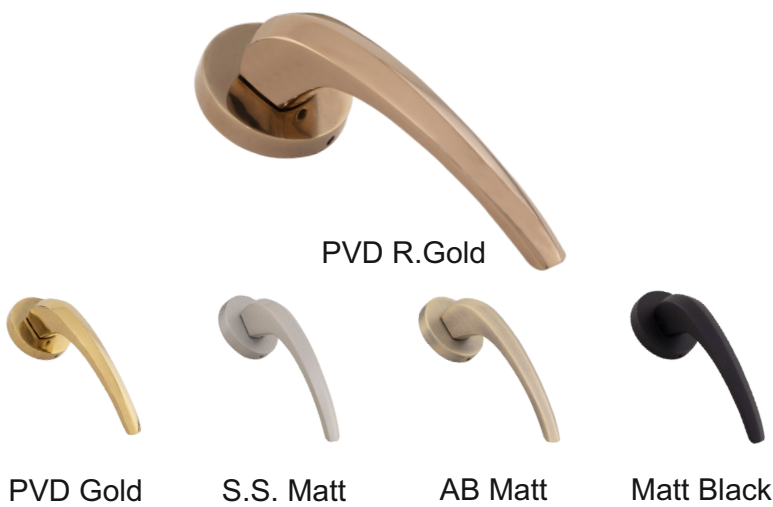

Available in
Rose Handle & 10" Brass Plate Handle

FB - MH - HIMALIA

MATERIAL : BRASS

A	B	C	D	Packing
161MM	30MM	60MM	59MM	1 SET PCS 2

Available in
Rose Handle & 10" Brass Plate Handle

MORTISE HANDLE

FB - MH - ERSA

MATERIAL : BRASS

A	B	C	D	Packing
146MM	31MM	52MM	59MM	1 SET PCS 2

Available in
Rose Handle & 10" Brass Plate Handle

FB - MH - SKOLL

MATERIAL : BRASS

A	B	C	D	Packing
153MM	20MM	62MM	59MM	1 SET PCS 2

Available in
Rose Handle & 10" Brass Plate Handle

MORTISE HANDLE

FB - MH - TRITON

MATERIAL : BRASS

A 153MM **B** 20MM **C** 62MM **D** 59MM **Packing** 1 SET PCS 2

Available in
Rose Handle & 10" Brass Plate Handle

FB - MH - NARVI

MATERIAL : BRASS

A 151MM **B** 24MM **C** 54MM **D** 59MM **Packing** 1 SET PCS 2

Available in
Rose Handle & 10" Brass Plate Handle

MORTISE HANDLE

FB - MH - MARSH

MATERIAL : BRASS

A	B	C	D	Packing
157MM	25MM	62MM	59MM	1 SET PCS 2

Available in
Rose Handle & 10" Brass Plate Handle

FB - MH - SABLE