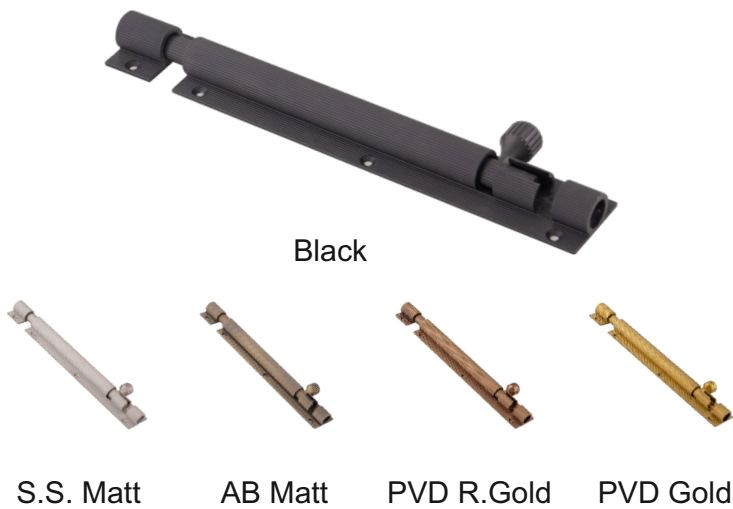

MATERIAL : ALUMINIUM

H to H(A)	O to O(B)	C	D	Packing
600MM	625MM	50MM	25MM	1 SET PCS 2 (With Roller Body 60X85, OSK Cylinder 80mm)

TOWER BOLT

Premium Door Security

- Made from high-grade Aluminum for strength and durability
- Smooth sliding mechanism for easy locking
- Strong and sturdy body for secure door fastening
- Rust-proof and corrosion-resistant finish
- 96-hour salt spray tested
- Quenching tested at 150°C (15 min)
Suitable for wooden, metal, and PVC doors
- Easy installation with secure fitting

TOWER BOLT

FB - TB - 2001 (HEX LINE)

MATERIAL : ALUMINIUM

SIZE(A)	4"	6"	8"	12"	18"	24"	36"	48"
PACKING	15	10	10	10	10	10	6	6

HEIGHT (B) : 18MM WIDTH (D) : 36MM

FB - TB - 2002 (ROUND LINE)

MATERIAL : ALUMINIUM