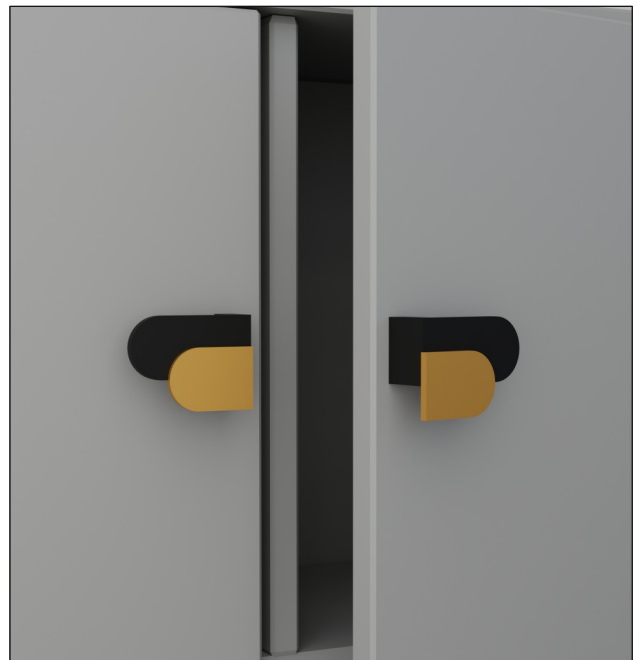

H to H(A)	O to O(B)	C	D	Packing
4"	4"	45	75	1 SET PCS 2
6"	6"	43	97.5	1 SET PCS 2

MAINDOOR HANDLE

FB - MD - 35

MATERIAL : ALUMINIUM + WOOD

Silk Black + Dark Wood

H to H(A)	O to O(B)	C	D	Packing
200MM	300MM	45MM	150MM	1SET PCS 2