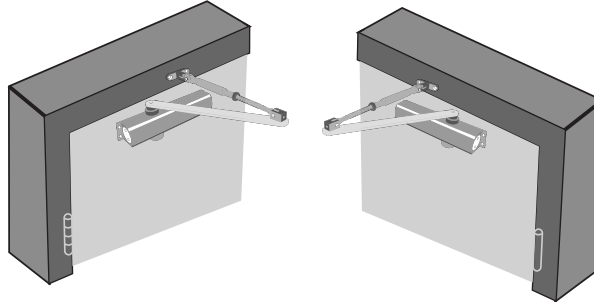

FB - DC - 3000

Installations