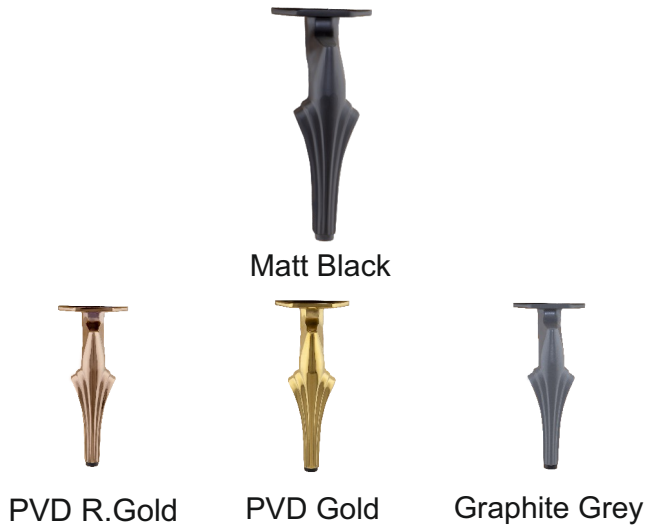

FB - SL - S - 1018

MATERIAL : ALUMINIUM

Length 8" **Height(A)** 8" **Width(B)** 100MM **Packing** 4

SOFA LEG

FB - SL - S - 1019

MATERIAL : ALUMINIUM

Length	Height(A)	Width(B)	Packing
6"	6"	100MM	4
8"	8"	100MM	4