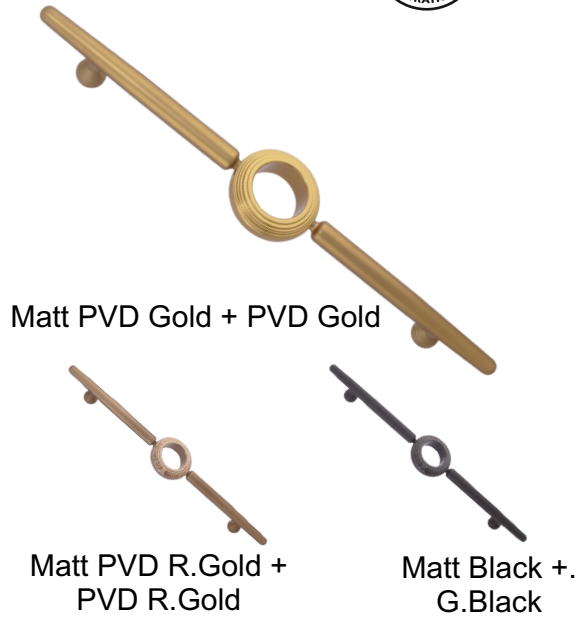

MAINDOOR HANDLE

FB - MD - CELESTIA

MATERIAL : ALUMINIUM