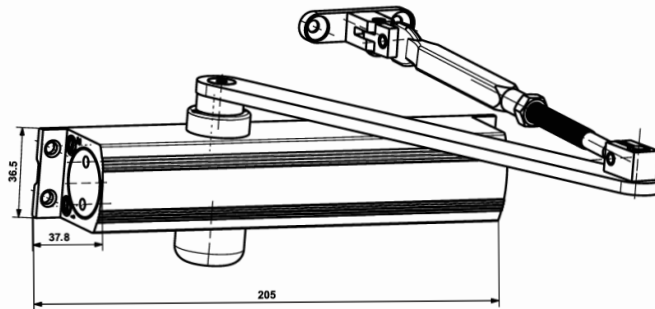

CM/L 7600211107

Door Closer that complements
modern luxury

FB - DC - 3001

Installations

Technical Specification

Specification

DETAILS	FEATURES
Product Dimensions	205x36.5x37.8 MM
Power Size	EN 3
Adjustments Facility	Closing & Latching speed
Back Check	NO
Hold Open	NO
Non-Hold Open	Yes
Arm Assembly Type	Standard Arm
Area of Application	Wooden or Metal Doors
Suitable for door width	Up to 1143 mm
Suitable for door weight	60 kgs
Durability	200,000 cycles
Maximum angle of opening	180°.