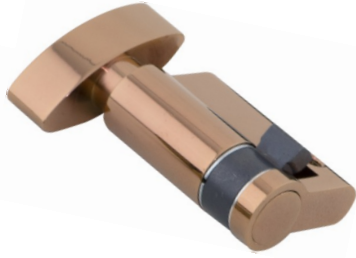

CYLINDER

FB - CB - HALF CYLINDER KNOB

PVD R.Gold

MATERIAL : BRASS
AVAILABLE SIZE
45MM