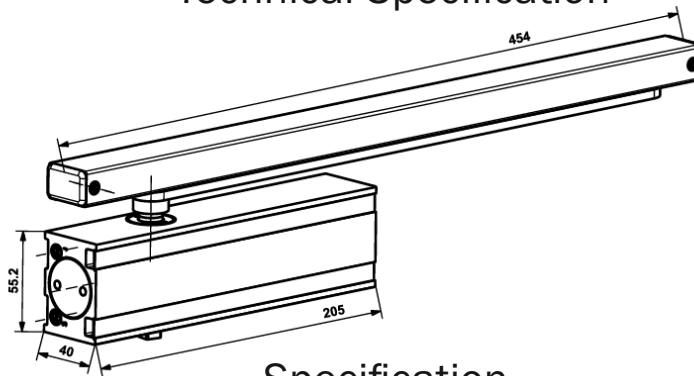

Designed for smooth
sophistication.

FB - DC - 3002

Installations

Technical Specification

Specification

DETAILS	FEATURES
Product Dimensions	205x40x55.2 MM
Power Size	EN 4
Adjustments Facility	Closing & Latching speed
Back Check	NO
Hold Open	NO
Non-Hold Open	Yes
Arm Assembly Type	Slide Arm
Area of Application	Wooden Door
Suitable for door width	Up to 1250 mm
Suitable for door weight	80 kgs
Durability	200,000 cycles
Maximum angle of opening	130°.