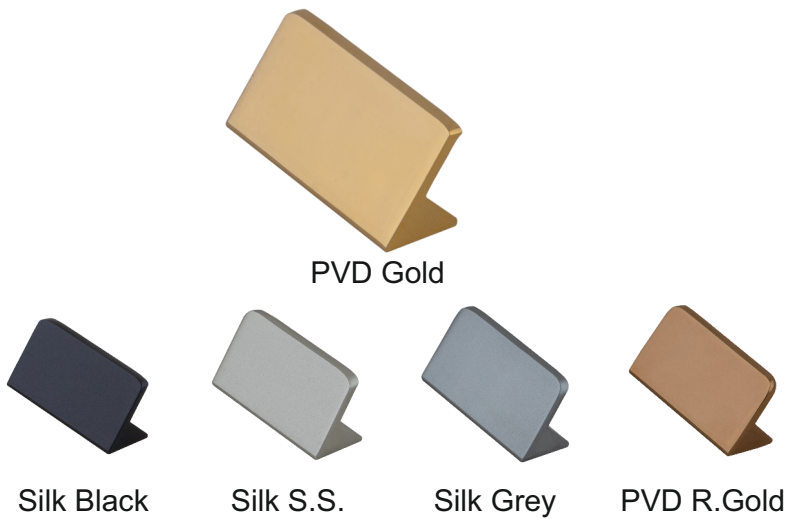

KNOB HANDLE

FB - KN - 164

MATERIAL : ALUMINIUM

H to H (A) 32MM   **O to O (B)** 52MM   **C** 22.5MM   **D** 17MM   **Packing** 50