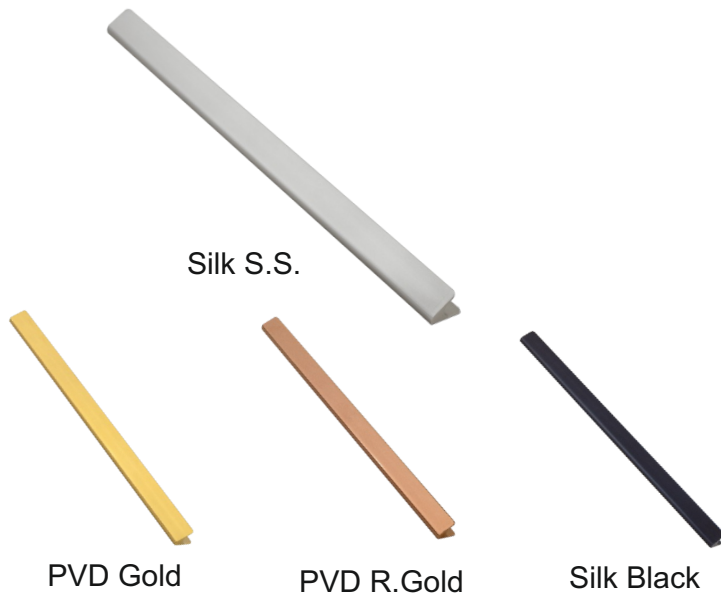

CABINET HANDLE

FB - CB - 163

MATERIAL : ALUMINIUM