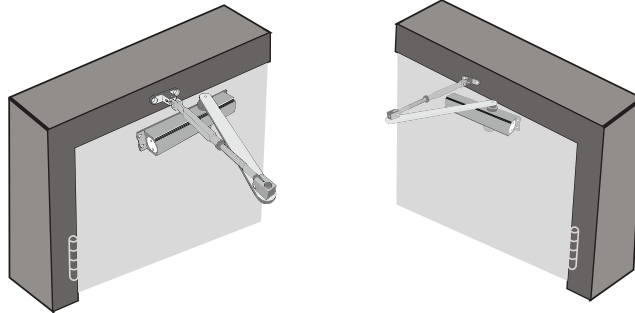

CM/L 7600211107

Door Closer that complements
modern luxury

FB - DC - 3001

Installations

Technical Specification

Specification

DETAILS	FEATURES
Product Dimensions	205x36.5x37.8 MM
Power Size	EN 3
Adjustments Facility	Closing & Latching speed
Back Check	NO
Hold Open	NO
Non-Hold Open	Yes
Arm Assembly Type	Standard Arm
Area of Application	Wooden or Metal Doors
Suitable for door width	Up to 1143 mm
Suitable for door weight	60 kgs
Durability	200,000 cycles
Maximum angle of opening	180°.