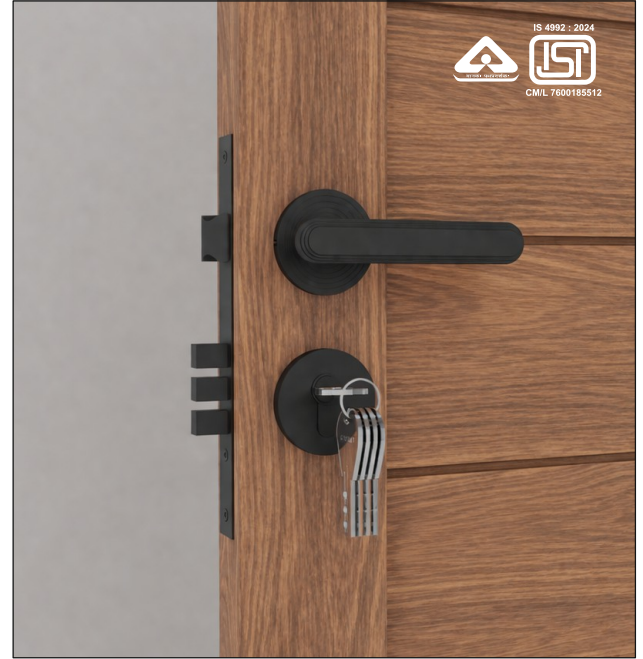

MORTISE HANDLE

FB - MH - ASIRA

MATERIAL : BRASS

A	B	C	D	Packing
140MM	25MM	47MM	59MM	1 SET PCS 2

FB - MH - ASIRA PLATE

MATERIAL : BRASS + ALUMINIUM PLATE

SIZE	A	B	C	D	E	Packing
10"	254MM	25MM	48MM	50MM	140MM	1 SET PCS 2
39"	1000MM	25MM	48MM	50MM	140MM	1 SET PCS 2