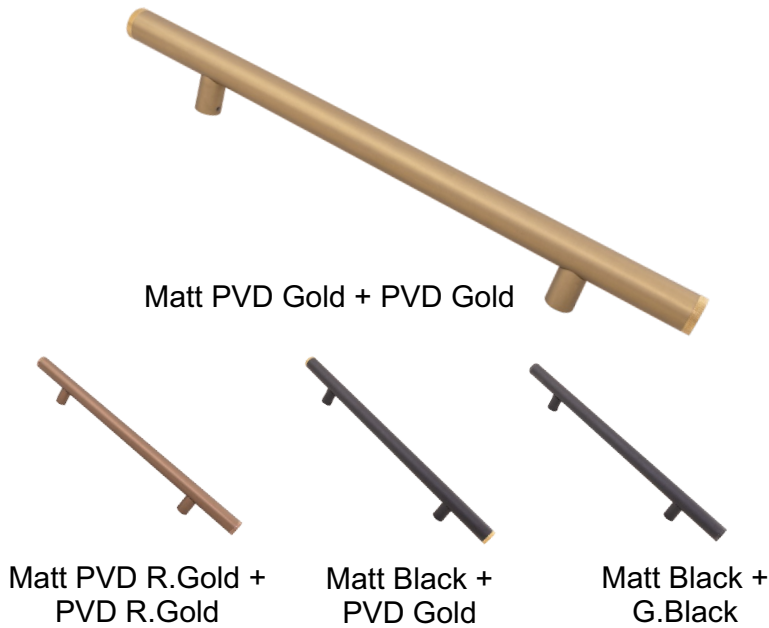

FB - MD - VANTOR

MATERIAL : S.S.304