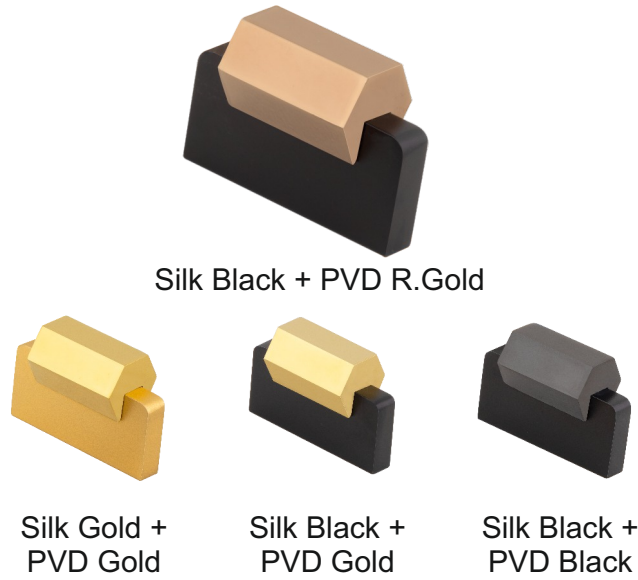

Silk S.S

Silk Grey

H to H (A)	O to O (B)	C	D	Packing
16MM	64MM	32MM	12MM	50

FB - KN - HERON

MATERIAL : ALUMINIUM

Silk Black + PVD Gold

Silk Black + PVD R.Gold

Silk Gold + PVD Gold

Silk Black + PVD Black

H to H (A)	O to O (B)	C	D	Packing
32MM	62MM	23MM	26.9MM	40

KNOB HANDLE

FB - KN - GOLDFINCH

MATERIAL : ALUMINIUM

H to H (A)	O to O (B)	C	D	Packing
32MM	52MM	36MM	21.9MM	40

FB - KN - 203

MATERIAL : ALUMINIUM

H to H (A)	O to O (B)	C	D	Packing
32MM	47MM	18.5MM	23MM	40

KNOB HANDLE

FB - KN - SWALLOW

MATERIAL : ALUMINIUM

Silk Black

PVD Gold

PVD R.Gold

H to H (A)	O to O (B)	C	D	Packing
64MM	100MM	22.3MM	36.4MM	30

FB - KN - SEAGULL

MATERIAL : ALUMINIUM

PVD R.Gold

PVD Gold

Silk Black

H to H (A)	O to O (B)	C	D	Packing
64MM	100MM	22.3MM	60MM	30

KNOB HANDLE