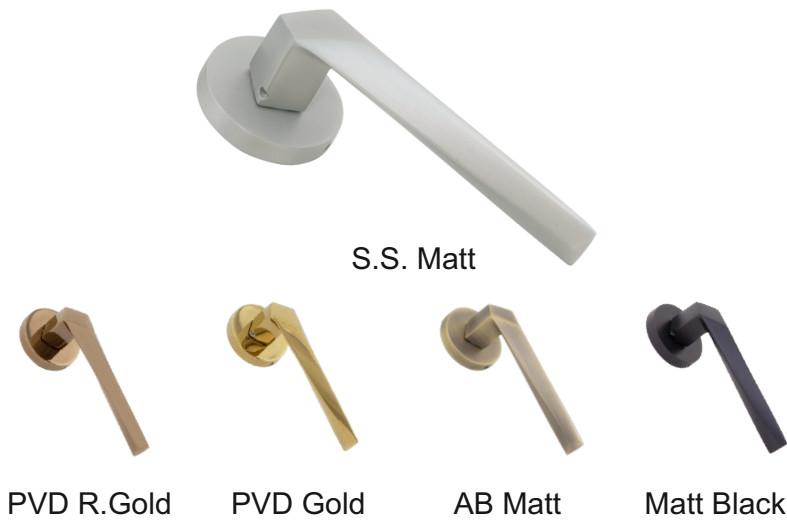

IS 4992 : 2024

CM/L 7600185512

MORTISE HANDLE

FB - MH - TITAN

MATERIAL : BRASS

A 148MM **B** 28MM **C** 65MM **D** 53MM **Packing** 1 SET PCS 2

Available in
Rose Handle & 10" Brass Plate Handle

FB - MH - JUPITER

MATERIAL : BRASS

A 145MM **B** 24MM **C** 55MM **D** 53MM **Packing** 1 SET PCS 2

Available in
Rose Handle & 10" Brass Plate Handle

MORTISE HANDLE

FB - MH - MOON

MATERIAL : BRASS

A	B	C	D	Packing
146MM	27MM	45MM	59MM	1 SET PCS 2

Available in
Rose Handle & 10" Brass Plate Handle

FB - MH - HIMALIA

MATERIAL : BRASS

A	B	C	D	Packing
161MM	30MM	60MM	59MM	1 SET PCS 2

Available in
Rose Handle & 10" Brass Plate Handle

MORTISE HANDLE

FB - MH - ERSA