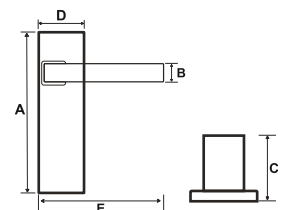

FB - MH - LADDER PLATE

MATERIAL : BRASS + ALUMINIUM PLATE

Matt PVD Gold

Matt PVD
R.Gold

AB Matt

Matt Black

SIZE	A	B	C	D	E	Packing
10"	254MM	30MM	46MM	40MM	140MM	1 SET PCS 2
39"	1000MM	30MM	46MM	40MM	140MM	1 SET PCS 2