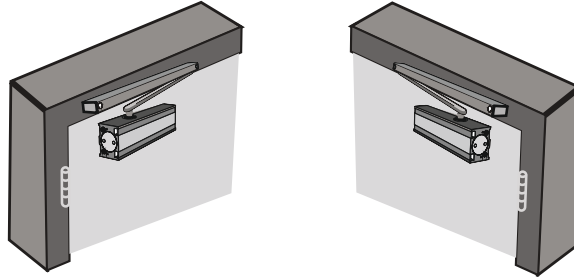

Designed for smooth
sophistication.

FB - DC - 3002

Installations

Technical Specification

Specification

DETAILS	FEATURES
Product Dimensions	205x40x55.2 MM
Power Size	EN 4
Adjustments Facility	Closing & Latching speed
Back Check	NO
Hold Open	NO
Non-Hold Open	Yes
Arm Assembly Type	Slide Arm
Area of Application	Wooden Door
Suitable for door width	Up to 1250 mm
Suitable for door weight	80 kgs
Durability	200,000 cycles
Maximum angle of opening	130°.