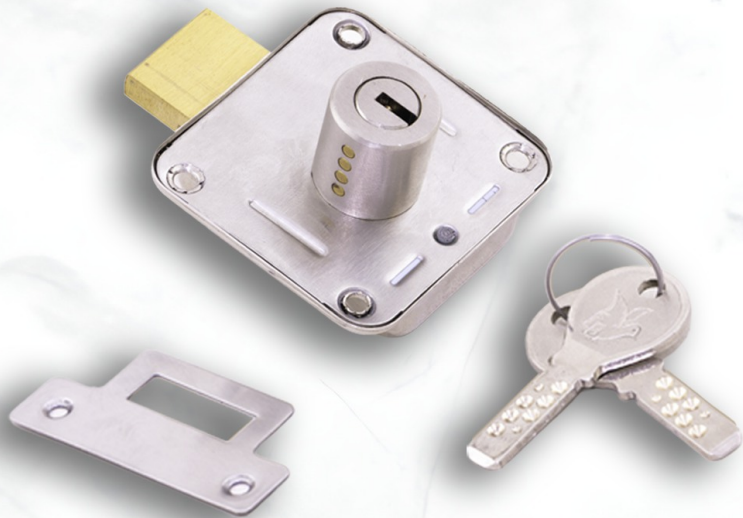

Premium Lock

- Made from high-quality Brass & Steel (as per model)
- Smooth key operation
- Corrosion-resistant finish
- Precision locking mechanism for secure performance
- Compact design suitable for cupboards & cabinets
- Easy installation and low maintenance