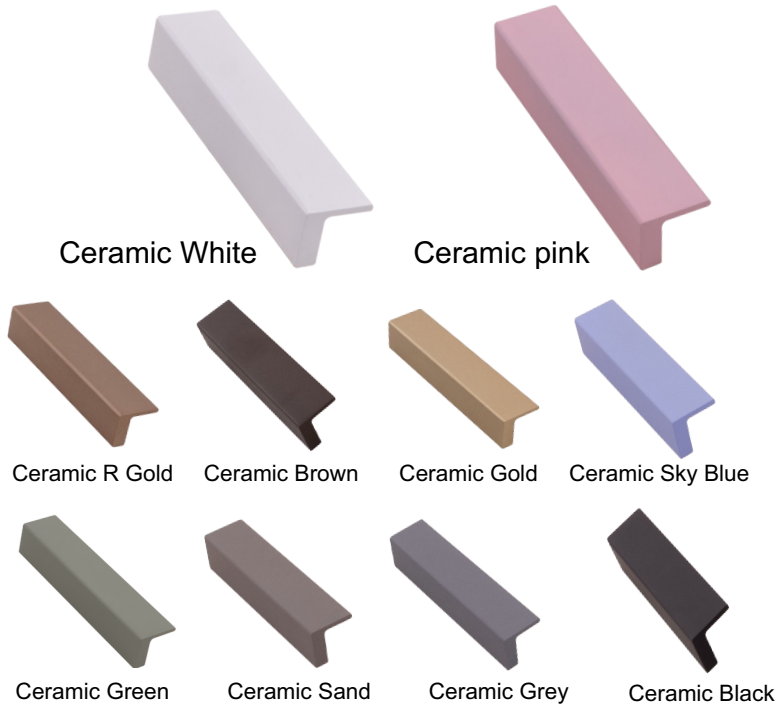

LONG WARDROBE HANDLE

FB - CB - DUCK

MATERIAL : ALUMINIUM

E to E(A)	HEIGHT(B)	WIDTH(C)	PACKING
72"	28	20	6PCS
96"	28	20	6PCS

FB - CB - GOLDECREST

MATERIAL : ALUMINIUM

E to E(A)	HEIGHT(B)	WIDTH(C)	PACKING
72"	20	24.5	6 PCS
96"	20	24.5	6 PCS