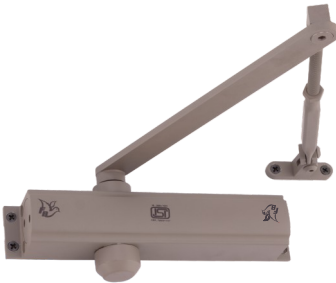

Ceramic Sand