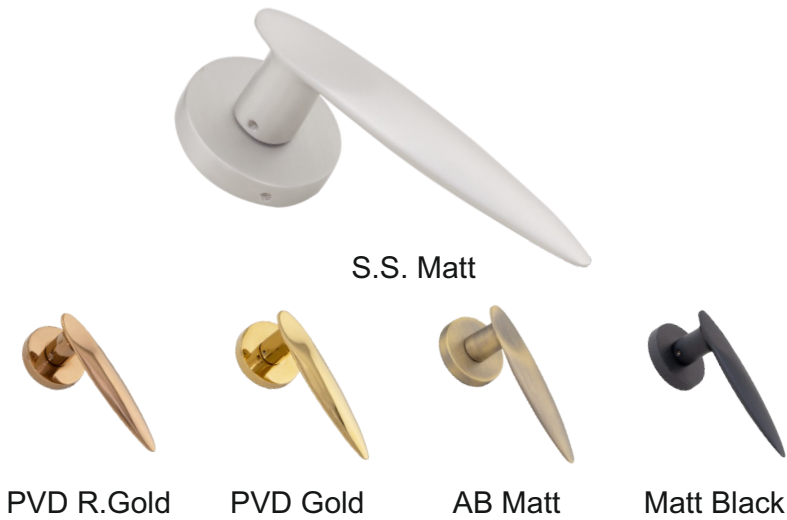

IS 4992 : 2024

CM/L 7600185512

MORTISE HANDLE

FB - MH - TITAN

MATERIAL : BRASS

A 148MM **B** 28MM **C** 65MM **D** 53MM **Packing** 1 SET PCS 2

Available in
Rose Handle & 10" Brass Plate Handle

FB - MH - JUPITER

MATERIAL : BRASS

A 145MM **B** 24MM **C** 55MM **D** 53MM **Packing** 1 SET PCS 2

Available in
Rose Handle & 10" Brass Plate Handle

MORTISE HANDLE

FB - MH - MOON

MATERIAL : BRASS

A	B	C	D	Packing
146MM	27MM	45MM	59MM	1 SET PCS 2

Available in
Rose Handle & 10" Brass Plate Handle

FB - MH - HIMALIA

MATERIAL : BRASS

A	B	C	D	Packing
161MM	30MM	60MM	59MM	1 SET PCS 2

Available in
Rose Handle & 10" Brass Plate Handle

MORTISE HANDLE

FB - MH - ERSA