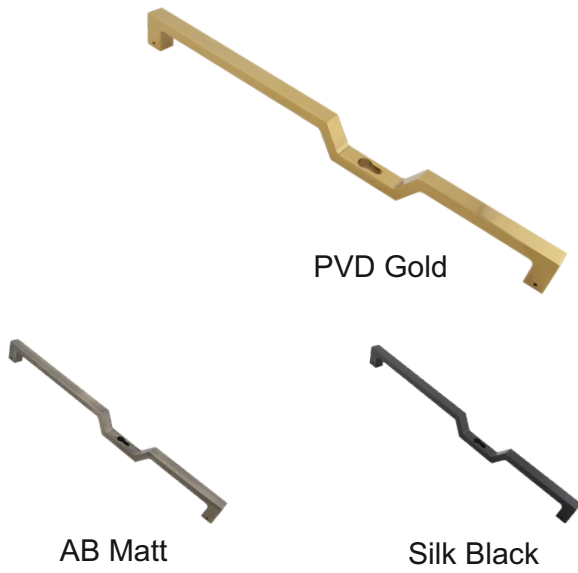

FB - MD - ARCHERY

MATERIAL : ALUMINIUM

Silk Black

PVD Gold

AB Matt

H to H(A)	O to O(B)	C	D	Packing
600MM	625MM	50MM	25MM	1 SET PCS 2 (With Roller Body 60X85, OSK Cylinder 80mm)

MAINDOOR HANDLE

FB - MD - HARRIER

MATERIAL : ALUMINIUM

H to H(A)	O to O(B)	C	D	Packing
600MM	625MM	50MM	25MM	1 SET PCS 2 (With Roller Body 60X85, OSK Cylinder 80mm)

TOWER BOLT

Premium Door Security

- Made from high-grade Aluminum for strength and durability
- Smooth sliding mechanism for easy locking
- Strong and sturdy body for secure door fastening
- Rust-proof and corrosion-resistant finish
- 96-hour salt spray tested
- Quenching tested at 150°C (15 min)
Suitable for wooden, metal, and PVC doors
- Easy installation with secure fitting