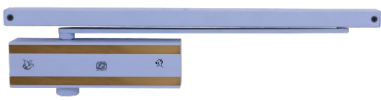

Opening Froms

RIGHT OPENING

LEFT OPENING

PACKING : 10 PCS

FB - DC - 3002

Ceramic Gold +
PVD Gold

Ceramic R.Gold +
PVD R.Gold

AB Matt +
PVD Gold