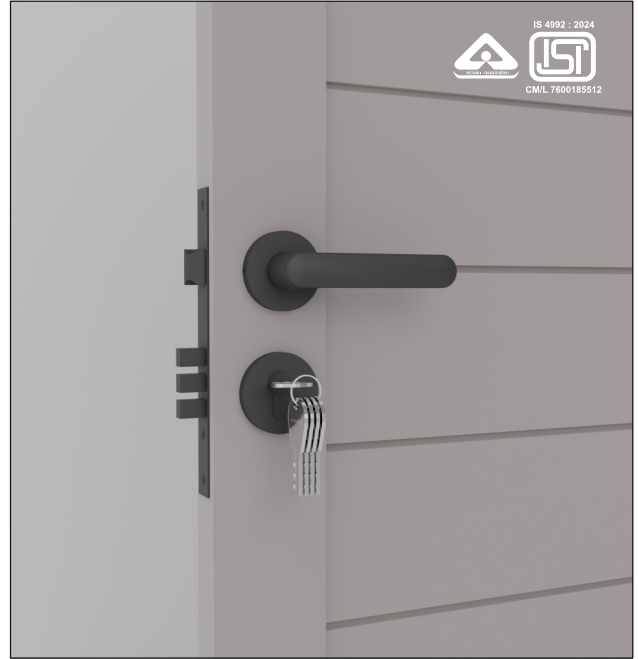

MATERIAL : BRASS

A	B	C	D	Packing
157MM	25MM	47MM	59MM	1 SET PCS 2

Available in
Rose Handle & 10" Brass Plate Handle

MORTISE HANDLE

FB - MH - EBONY

MATERIAL : BRASS

A	B	C	D	Packing
157MM	25MM	48MM	59MM	1 SET PCS 2