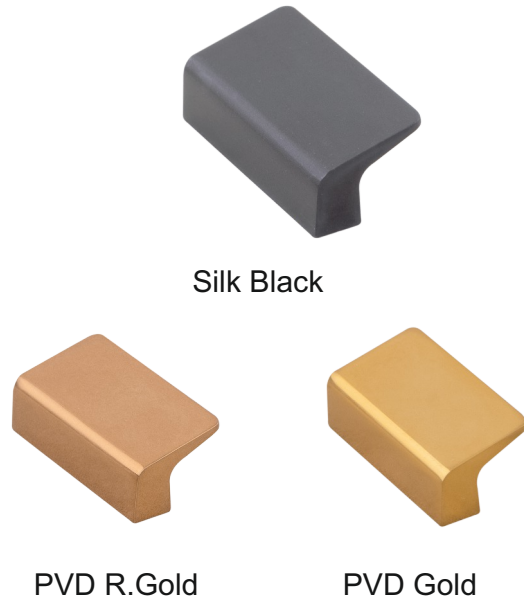

Silk S.S

Silk Grey

H to H (A)	O to O (B)	C	D	Packing
16MM	64MM	32MM	12MM	50

FB - KN - HERON

MATERIAL : ALUMINIUM

Silk Black + PVD Gold

Silk Black + PVD R.Gold

Silk Gold + PVD Gold

Silk Black + PVD Black

H to H (A)	O to O (B)	C	D	Packing
32MM	62MM	23MM	26.9MM	40

KNOB HANDLE

FB - KN - GOLDFINCH

MATERIAL : ALUMINIUM

H to H (A)	O to O (B)	C	D	Packing
32MM	52MM	36MM	21.9MM	40

FB - KN - 203

MATERIAL : ALUMINIUM

H to H (A)	O to O (B)	C	D	Packing
32MM	47MM	18.5MM	23MM	40

KNOB HANDLE

FB - KN - SWALLOW

MATERIAL : ALUMINIUM

Silk Black

PVD Gold

PVD R.Gold

H to H (A)	O to O (B)	C	D	Packing
64MM	100MM	22.3MM	36.4MM	30

FB - KN - SEAGULL

MATERIAL : ALUMINIUM

PVD R.Gold

PVD Gold

Silk Black

H to H (A)	O to O (B)	C	D	Packing
64MM	100MM	22.3MM	60MM	30

KNOB HANDLE