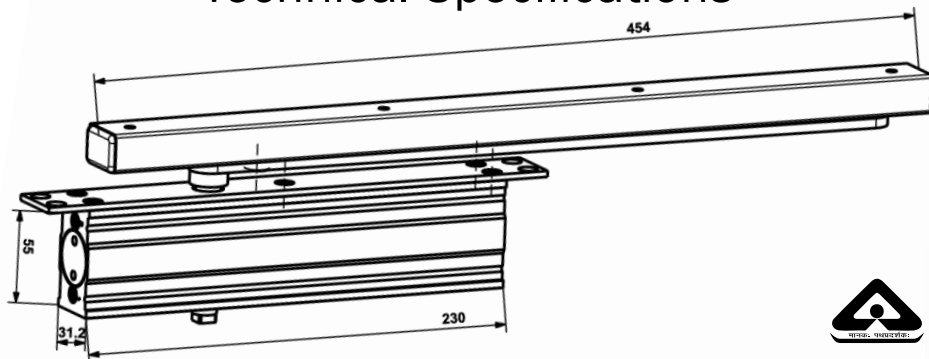

Technical Specifications