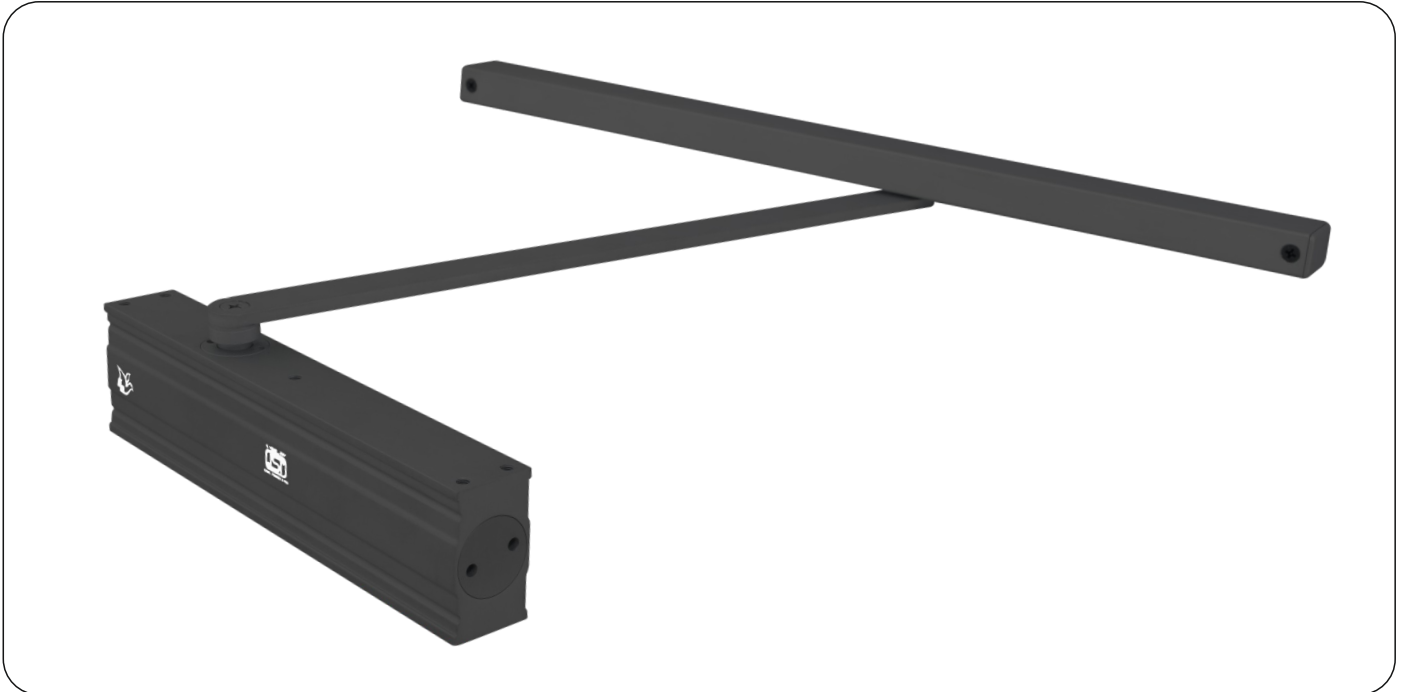

FB - DC - 3003

Ceramic Black

Specifications

DETAILS	FEATURES
Product Dimensions	230x31.2x55 MM
Power Size	EN 5
Adjustments Facility	Closing & Latching speed
Back Check	NO
Hold Open	NO
Non-Hold Open	Yes
Arm Assembly Type	Slide Arm
Area of Application	Wooden Door
Suitable for door width	Up to 1400 mm
Suitable for door weight	100 kgs
Durability	200,000 cycles
Maximum angle of opening	130°.