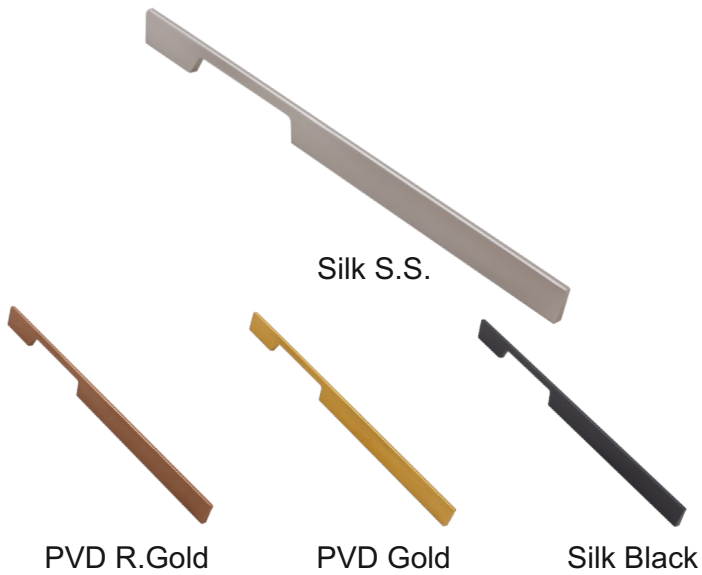

FB - CB - 183

MATERIAL : ALUMINIUM