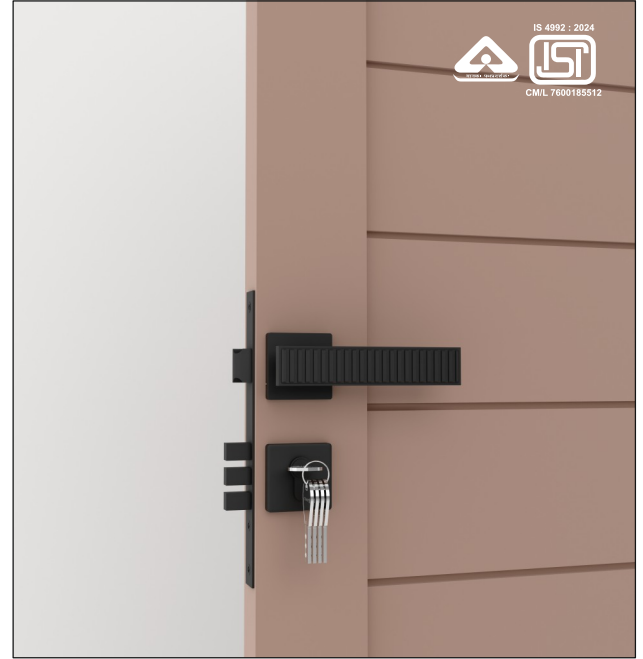

MORTISE HANDLE

FB - MH - LADDER

MATERIAL : BRASS + ALUMINIUM

A	B	C	D	Packing
150MM	30MM	47MM	52MM	1 SET PCS 2

FB - MH - LADDER PLATE

MATERIAL : BRASS + ALUMINIUM PLATE

SIZE	A	B	C	D	E	Packing
10"	254MM	30MM	46MM	40MM	140MM	1 SET PCS 2
39"	1000MM	30MM	46MM	40MM	140MM	1 SET PCS 2