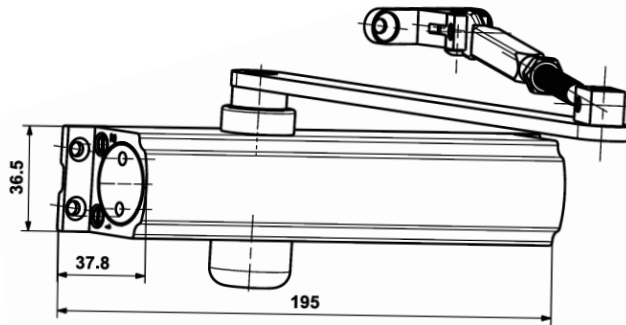

Technical Specification

Specification

DETAILS	FEATURES
Product Dimensions	195x36.5x37.8 MM
Power Size	EN 2
Adjustments Facility	Closing & Latching speed
Back Check	NO
Hold Open	NO
Non-Hold Open	Yes
Arm Assembly Type	Standard Arm
Area of Application	Wooden or Metal Doors
Suitable for door width	Up to 950 mm
Suitable for door weight	45 kgs
Durability	200,000 cycles
Maximum angle of opening	180°.

Opening Froms

RIGHT OPENING

Inside Opening

Outside

Outside Opening

Outside

LEFT OPENING

Inside Opening

Outside

Outside Opening

Outside

PACKING : 15 PCS