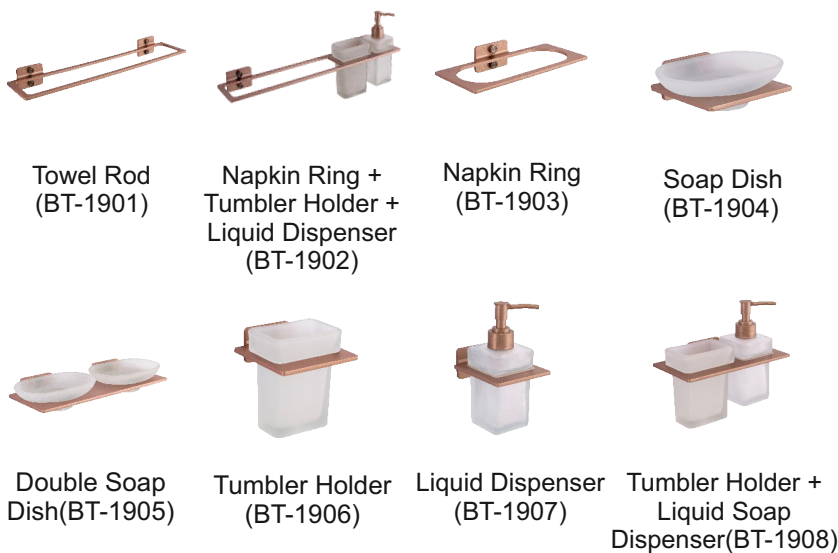

BATHROOM ACCESSORIES

FB - BT - BRUNO

MATERIAL : ALUMINIUM

FINISH

Anodized Alu.C.P., Anodized Gold, Anodized R.Gold, Anodized Black.Gold

FB - BT - PARROT

MATERIAL : ALUMINIUM

FINISH