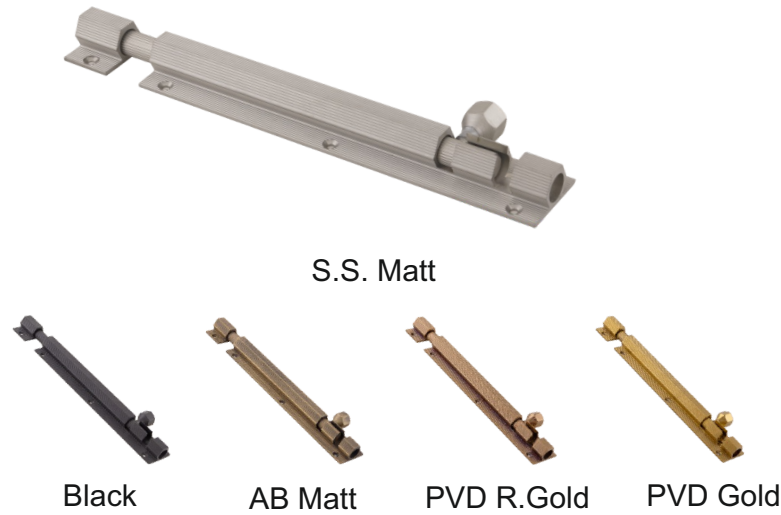

MATERIAL : ALUMINIUM

H to H(A)	O to O(B)	C	D	Packing
600MM	625MM	50MM	25MM	1 SET PCS 2 (With Roller Body 60X85, OSK Cylinder 80mm)

TOWER BOLT

Premium Door Security

- Made from high-grade Aluminum for strength and durability
- Smooth sliding mechanism for easy locking
- Strong and sturdy body for secure door fastening
- Rust-proof and corrosion-resistant finish
- 96-hour salt spray tested
- Quenching tested at 150°C (15 min)
Suitable for wooden, metal, and PVC doors
- Easy installation with secure fitting

TOWER BOLT

FB - TB - 2001 (HEX LINE)

MATERIAL : ALUMINIUM

SIZE(A)	4"	6"	8"	12"	18"	24"	36"	48"
PACKING	15	10	10	10	10	10	6	6

HEIGHT (B) : 18MM WIDTH (D) : 36MM

FB - TB - 2002 (ROUND LINE)

MATERIAL : ALUMINIUM