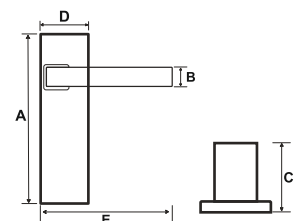

MORTISE HANDLE

FB - MH - ASIRA

MATERIAL : BRASS

A	B	C	D	Packing
140MM	25MM	47MM	59MM	1 SET PCS 2

FB - MH - ASIRA PLATE

MATERIAL : BRASS + ALUMINIUM PLATE

SIZE	A	B	C	D	E	Packing
10"	254MM	25MM	48MM	50MM	140MM	1 SET PCS 2
39"	1000MM	25MM	48MM	50MM	140MM	1 SET PCS 2