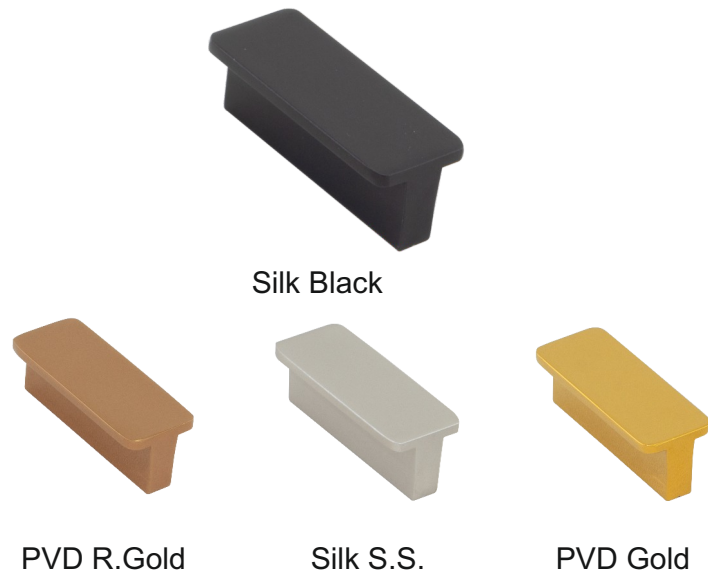

KNOB HANDLE

FB - KN - T - KNOB

MATERIAL : ALUMINIUM

H to H (A) 32MM   **O to O (B)** 52MM   **C** 19MM   **D** 21MM   **Packing** 50