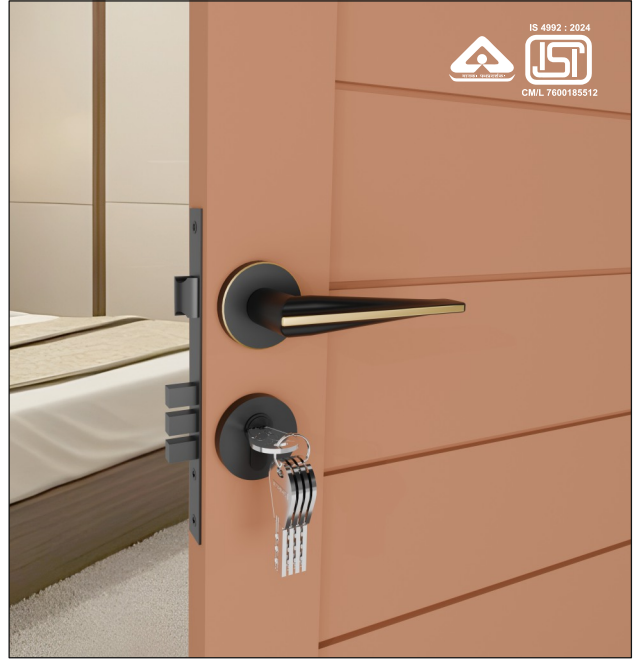

Available in
Rose Handle & 10" Brass Plate Handle

MORTISE HANDLE

FB - MH - MARSH

MATERIAL : BRASS

A	B	C	D	Packing
157MM	25MM	62MM	59MM	1 SET PCS 2

Available in
Rose Handle & 10" Brass Plate Handle

FB - MH - SABLE