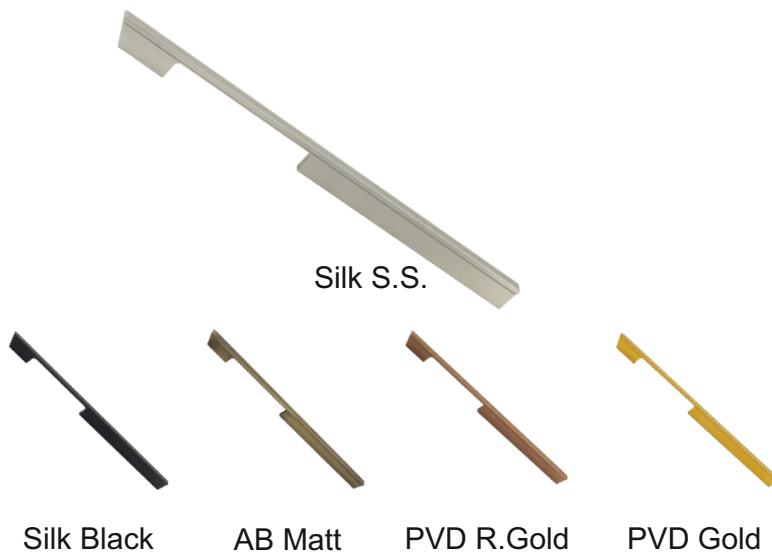

FB - CB - 171

MATERIAL : ALUMINIUM