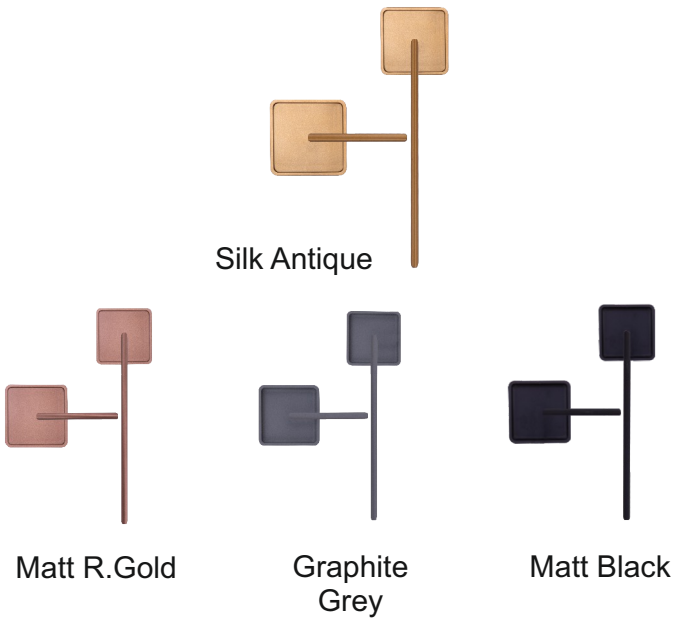

FB - CB - SPHERE

MATERIAL : ALUMINIUM

H to H(A)	O to O(B)	C	D	Packing
64MM	150MM	26MM	100MM	1
720MM	900MM	26MM	100MM	1

FB - CB - VIORA

MATERIAL : ALUMINIUM

H to H(A)	O to O(B)	C	D	Packing
64MM	150MM	26MM	100MM	1
720MM	900MM	26MM	100MM	1