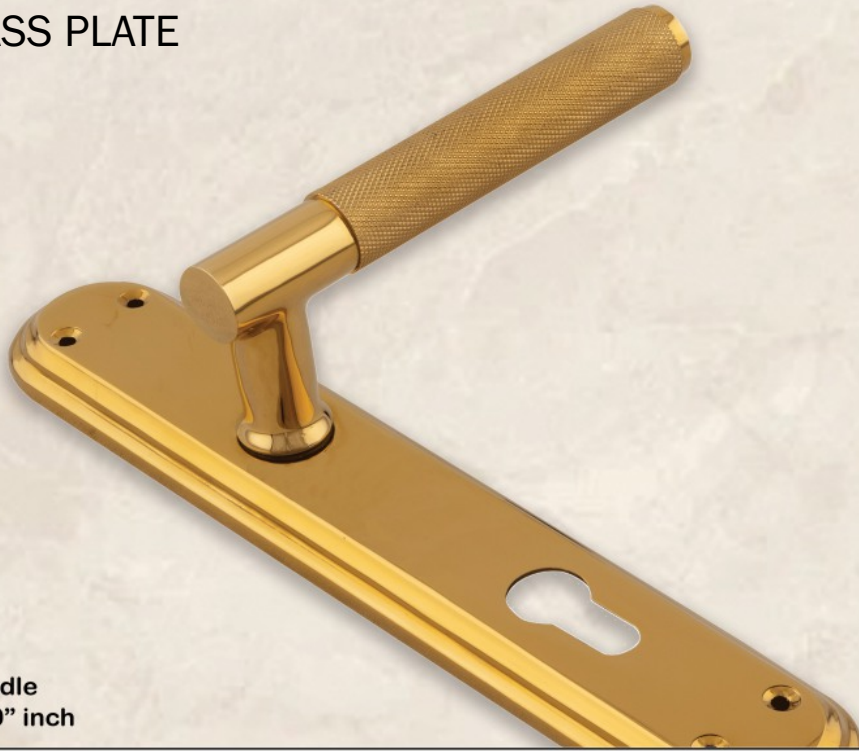

MORTISE HANDLE

FB - MH - HALO

MATERIAL : ZINC

Matt Black

Brass R.Gold +
Glossy R.Gold

Brass Gold +
Glossy Gold

A	B	C	D
70MM	27MM	0	0

Packing
1 SET PCS 2 (WITH 45MM BABY LATCH)

Two Knob
45MM Baby Latch

MORTISE HANDLE

BRASS PLATE

Mortise Plate Handle
Available Size : 10" inch

FB - MH - CREST

FB - MH - SABLE

FB - MH - SKOLL

FB - MH - LADDER