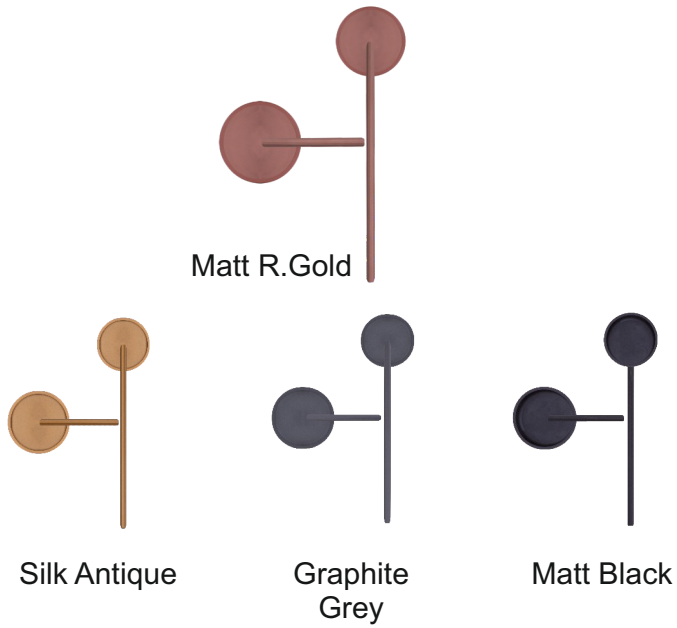

CABINET HANDLE

FB - CB - SPHERE

MATERIAL : ALUMINIUM

H to H(A)	O to O(B)	C	D	Packing
64MM	150MM	26MM	100MM	1
720MM	900MM	26MM	100MM	1