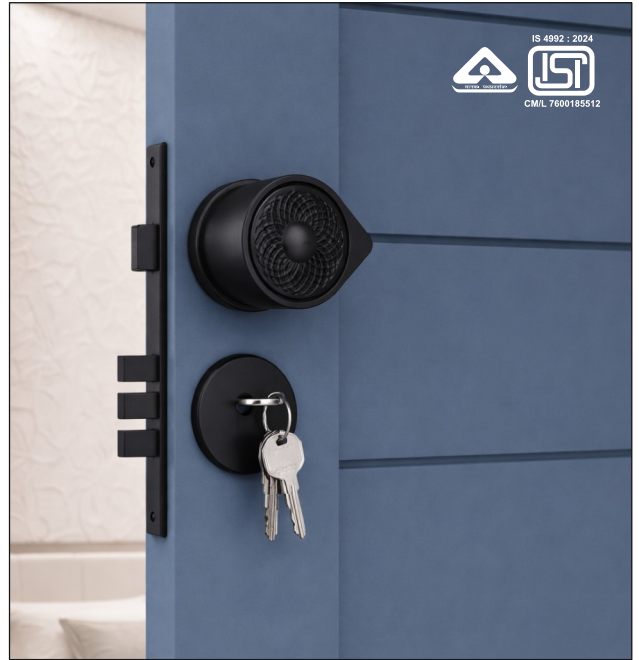

MORTISE HANDLE

FB - MH - FLUKE

MATERIAL : BRASS

Matt PVD R.Gold + PVD R.Gold

Matt PVD Gold + PVD Gold

Matt Black + G.Black

NAME	A	B	C	Packing
MH- FLUKE ROSE HANDLE	60	60	-	1 SET PCS 2
MH- FLUKE 6" BRASS PLATE HANDLE	60	55	6"	1 SET PCS 2