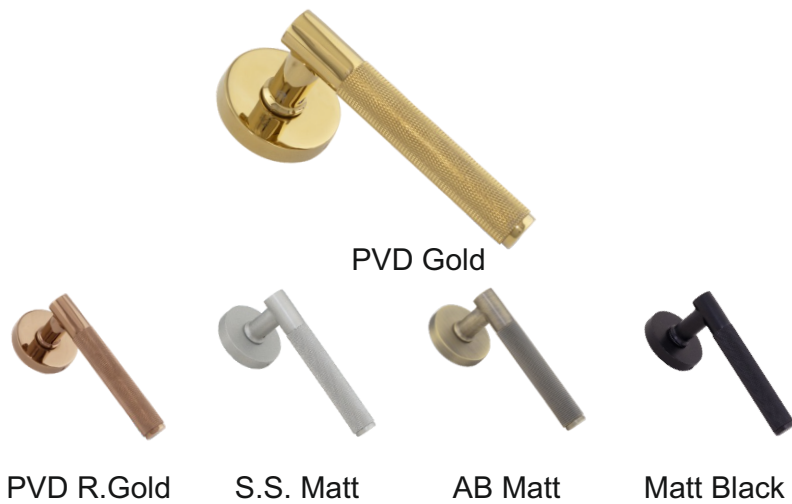

MATERIAL : BRASS

A 145MM **B** 24MM **C** 55MM **D** 53MM **Packing** 1 SET PCS 2

Available in
Rose Handle & 10" Brass Plate Handle

MORTISE HANDLE

FB - MH - MOON

MATERIAL : BRASS

A	B	C	D	Packing
146MM	27MM	45MM	59MM	1 SET PCS 2

Available in
Rose Handle & 10" Brass Plate Handle

FB - MH - HIMALIA

MATERIAL : BRASS

A	B	C	D	Packing
161MM	30MM	60MM	59MM	1 SET PCS 2

Available in
Rose Handle & 10" Brass Plate Handle

MORTISE HANDLE

FB - MH - ERSA

MATERIAL : BRASS

A	B	C	D	Packing
146MM	31MM	52MM	59MM	1 SET PCS 2

Available in
Rose Handle & 10" Brass Plate Handle

FB - MH - SKOLL

MATERIAL : BRASS

A	B	C	D	Packing
153MM	20MM	62MM	59MM	1 SET PCS 2

Available in
Rose Handle & 10" Brass Plate Handle

MORTISE HANDLE

FB - MH - TRITON

MATERIAL : BRASS

A 153MM **B** 20MM **C** 62MM **D** 59MM **Packing** 1 SET PCS 2

Available in
Rose Handle & 10" Brass Plate Handle

FB - MH - NARVI

MATERIAL : BRASS

A 151MM **B** 24MM **C** 54MM **D** 59MM **Packing** 1 SET PCS 2