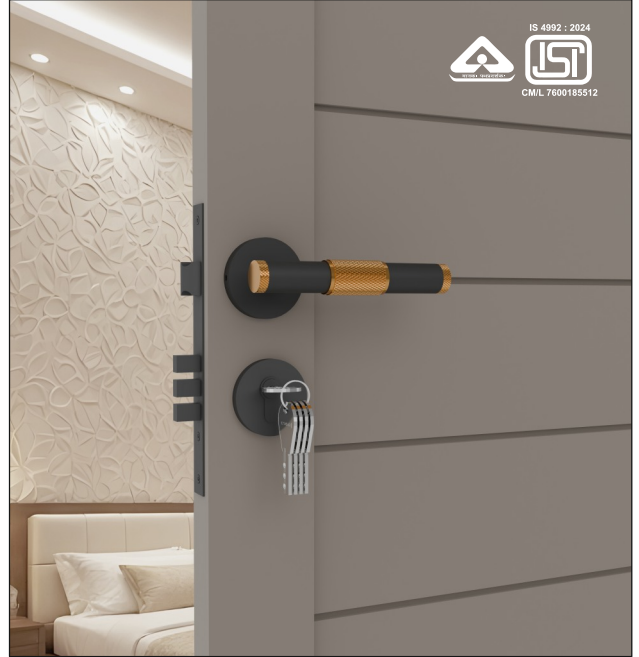

MORTISE HANDLE

FB - MH - ORION

MATERIAL : S.S.304

Matt Black + PVD R.Gold

Matt Black + PVD Gold

Matt Black + PVD Black

A	B	C	D	Packing
154	25	64	59	1 SET PCS 2

Available in
Rose Handle & 10" Brass Plate Handle