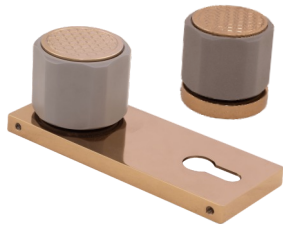

MORTISE HANDLE

FB - MH - COLLET

MATERIAL : BRASS

Sand + PVD R.Gold